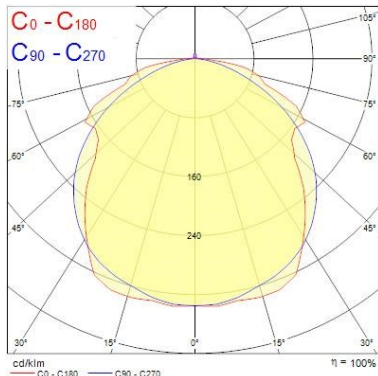

Hydroproof LED G3 Emergency HYDROPROOF LED G3 1200mm Single 4K E3 0048783

Diffuser material	PMMA
Nominal Product Length (mm)	1278
Nominal Product Width (mm)	84
Nominal Product Height (mm)	75
Weight (kg)	2.04

Packaging

Single packaging type	Carton
Product EAN number	5410288487830
Packaging single length / height (cm)	137.2
Packaging single width (cm)	8.8
Packaging single depth (cm)	8.4
DUN14 (outer)	05410288487830
Units per outer package	1
Packaging outer length / height (cm)	137.2
Packaging outer width (cm)	8.8
Packaging outer depth (cm)	8.4

Safety data

Dry applications use only	No

PHOTOMETRY

Distance [m]	Cone diameter [m]	E(0°)	E(C90)	E(C0)
0.5	1.48 1.78	5266	464	307
1.0	2.95 3.58	1314	116	77
1.5	4.43 5.37	584	50	34
2.0	5.91 7.16	338	29	19
2.5	7.38 8.95	210	19	12
3.0	8.85 10.74	148	13	9

Distance [m] Cone diameter [m]
— C0 - C180 (Half beam angle: 121.0°)
— C90 - C270 (Half beam angle: 111.8°)
Illuminance [lx]