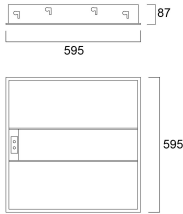

Officelyte SylSmart LED OFFICELYTE 600X600 HE 4K SSH01 2069247

Concord 2069247

This luminaire contains built in LED lamps.

} **LED**

The lamps cannot be changed in the luminaire.

874/2012