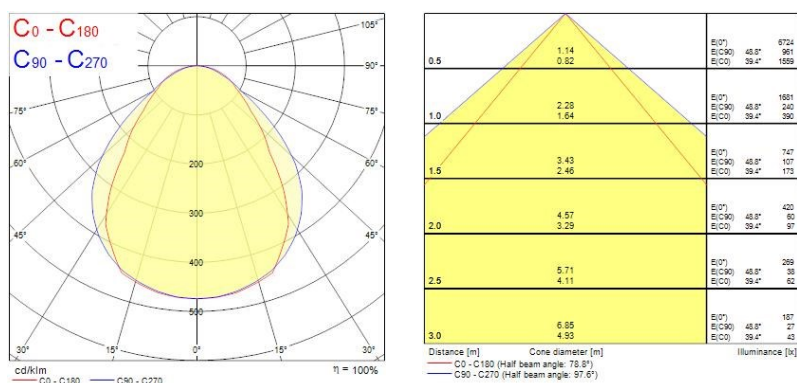

Officelyte SylSmart LED

OFFICELYTE 600X600 HE 4K SSH01
2069247

Physical data

Housing colour	White - RAL9016
IP rating	IP20
IK rating	IK02
Diffuser finish	Satine
Diffuser material	Acrylic
Nominal Product Length (mm)	595
Nominal Product Width (mm)	595
Nominal Product Height (mm)	87
Weight (kg)	6.1
Recessed Depth (mm)	200

Packaging

Single packaging type	Carton
Product EAN number	5025768692477
Packaging single length / height (cm)	72.8
Packaging single width (cm)	63.0
Packaging single depth (cm)	15.9
DUN14 (outer)	05025768692477
Units per outer package	1
Packaging outer length / height (cm)	72.8
Packaging outer width (cm)	63.0
Packaging outer depth (cm)	15.9

PHOTOMETRY

TECHNICAL DRAWINGS