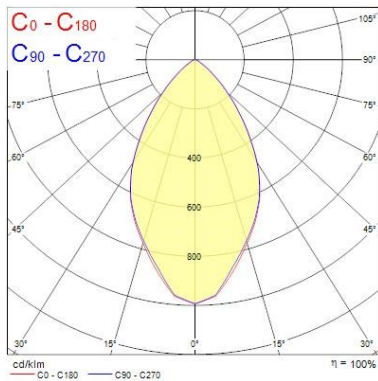

### Optical data

|                                 |               |
|---------------------------------|---------------|
| Fixture luminous flux (lm)      | 33671         |
| Luminaire efficacy (lm/W)       | 151           |
| LOR (%)                         | 100           |
| Colour temperature (K)          | 4000          |
| Light colour                    | Neutral White |
| CRI (Ra)                        | 80            |
| Colour Variation Initial (SDCM) | 3             |
| Beam Angle (°)                  | 60            |
| Photobiological Risk Group      | RG1           |

### Physical data

|                |      |
|----------------|------|
| Housing colour | Grey |
| IP rating      | IP65 |

## PHOTOMETRY