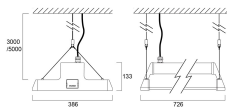

TECHNICAL DRAWINGS