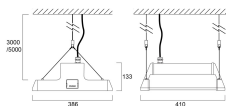

### Physical data

Housing colour	Grey
IP rating	IP65
IK rating	IK08
Diffuser finish	Polished
Diffuser material	Polycarbonate
Nominal Product Length (mm)	410
Nominal Product Width (mm)	386
Nominal Product Height (mm)	133
Weight (kg)	5.8

## PHOTOMETRY

Distance [m]	Cone diameter [m]	E(0°)	E(C90)	E(C0)	Illuminance [lx]
0.5	0.60 0.60	67415	21338	21471	
1.0	1.20 1.19	16866	5334	5368	
1.5	1.80 1.79	7491	2371	2398	
2.0	2.39 2.38	4214	1334	1342	
2.5	2.99 2.98	2697	854	859	
3.0	3.59 3.58	1873	603	606	

Distance [m]

Cone diameter [m]

C0 - C180 (Half beam angle: 61.8°)

C90 - C270 (Half beam angle: 61.8°)

Illuminance [lx]

## TECHNICAL DRAWINGS