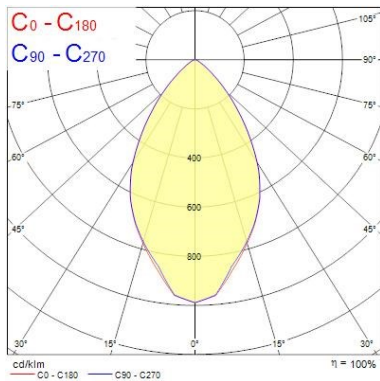

SylBay Gen 2 - DALI

SYLBAY 4000K SINGLE L3HO MEDIUM OPTIC DALI

0039999

Physical data

Housing colour	Grey
IP rating	IP65
IK rating	IK08
Diffuser finish	Polished
Diffuser material	Polycarbonate
Nominal Product Length (mm)	410
Nominal Product Width (mm)	386
Nominal Product Height (mm)	133
Weight (kg)	5.8

Packaging

Single packaging type	Carton
Product EAN number	5410288399997
Packaging single length / height (cm)	50.0
Packaging single width (cm)	50.0
Packaging single depth (cm)	21.0
DUN14 (outer)	05410288399997
Units per outer package	1
Packaging outer length / height (cm)	50.0
Packaging outer width (cm)	50.0
Packaging outer depth (cm)	21.0

PHOTOMETRY

Distance [m]	Cone diameter [m]	E(0°)	E(C90)	E(C0)	Illuminance [lx]
0.5	0.60 0.60	67415	21338	21471	
1.0	1.20 1.19	16866	5334	5368	
1.5	1.80 1.79	7491	2371	2398	
2.0	2.39 2.38	4214	1334	1342	
2.5	2.99 2.98	2697	854	859	
3.0	3.59 3.58	1873	603	606	

Distance [m]

Cone diameter [m]

C0 - C180 (Half beam angle: 61.8°)

C90 - C270 (Half beam angle: 61.8°)

Illuminance [lx]

TECHNICAL DRAWINGS