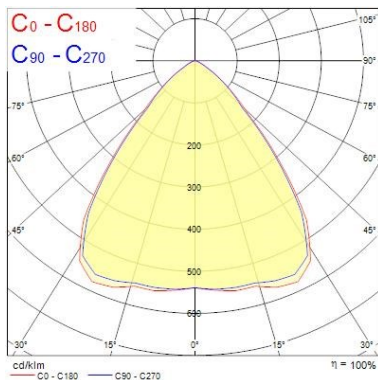

Optical data

Fixture luminous flux (lm)	9635
Luminaire efficacy (lm/W)	151
LOR (%)	100
Colour temperature (K)	4000
Light colour	Neutral White
CRI (Ra)	80
Colour Variation Initial (SDCM)	3
Beam Angle (°)	90
Photobiological Risk Group	RG1

Lifetime data

Lumen maintenance - L70 B50	50000
-----------------------------	-------

Physical data

Housing colour	Grey
----------------	------

SylBay Gen 2 - DALI

SYLBAY 4000K SINGLE L2HO WIDE OPTIC DALI

0039986

PHOTOMETRY

Distance [m]	Cone diameter [m]	Beam diameter [m]	Beam diameter [m]	Illuminance [lx]
0.5	0.66	E(0°)	40.8°	20772
		E(C90)	40.8°	4753
		E(C0)	40.8°	4854
1.0	1.71	E(0°)	40.8°	5190
		E(C90)	40.8°	1183
		E(C0)	40.8°	1213
1.5	2.57	E(0°)	40.8°	2305
		E(C90)	40.8°	505
		E(C0)	40.8°	519
2.0	3.43	E(0°)	40.8°	1296
		E(C90)	40.8°	286
		E(C0)	40.8°	300
2.5	4.29	E(0°)	40.8°	831
		E(C90)	40.8°	189
		E(C0)	40.8°	194
3.0	5.14	E(0°)	40.8°	577
		E(C90)	40.8°	131
		E(C0)	40.8°	135