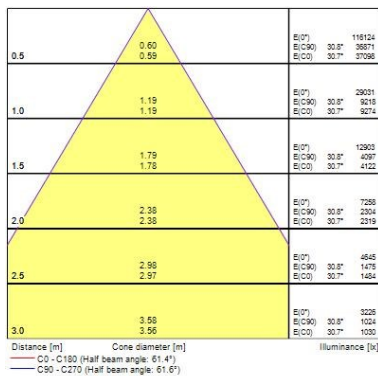

SylBay Gen 2 - DALI

SYLBAY 4000K TWIN L6HO MEDIUM OPTIC DALI

0039540

IP rating	IP65
IK rating	IK08
Diffuser finish	Polished
Diffuser material	Polycarbonate
Nominal Product Length (mm)	726
Nominal Product Width (mm)	386
Nominal Product Height (mm)	133
Weight (kg)	9.2

Packaging

Single packaging type	Carton
Product EAN number	5410288395401
Packaging single length / height (cm)	100.0
Packaging single width (cm)	50.0
Packaging single depth (cm)	21.0
DUN14 (outer)	05410288395401
Units per outer package	1
Packaging outer length / height (cm)	100.0
Packaging outer width (cm)	50.0
Packaging outer depth (cm)	21.0

PHOTOMETRY

TECHNICAL DRAWINGS