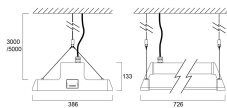

TECHNICAL DRAWINGS