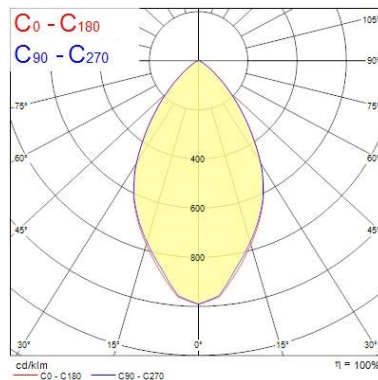

### Optical data

Fixture luminous flux (lm)	29293
Luminaire efficacy (lm/W)	157
LOR (%)	100
Colour temperature (K)	4000
Light colour	Neutral White
CRI (Ra)	80
Colour Variation Initial (SDCM)	3
Beam Angle (°)	90
Photobiological Risk Group	RG1

### Physical data

Housing colour	Grey
----------------	------

## SylBay Gen 2 - DALI

SYLBAY 4000K TWIN L6HO MEDIUM OPTIC DALI

0039540

IP rating	IP65
IK rating	IK08
Diffuser finish	Polished
Diffuser material	Polycarbonate
Nominal Product Length (mm)	726
Nominal Product Width (mm)	386
Nominal Product Height (mm)	133
Weight (kg)	9.2

## PHOTOMETRY