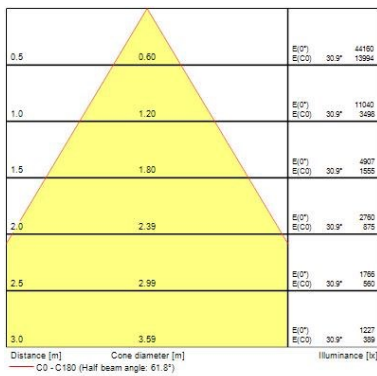

### Optical data

Fixture luminous flux (lm)	11208
Luminaire efficacy (lm/W)	156
LOR (%)	100
Colour temperature (K)	4000
Light colour	Neutral White
CRI (Ra)	80
Colour Variation Initial (SDCM)	3
Beam Angle (°)	90
Photobiological Risk Group	RG1

### Physical data

Housing colour	Grey
----------------	------

## SylBay Gen 2 - DALI

SYLBAY 4000K SINGLE L3HE MEDIUM OPTIC DALI

0039537

IP rating	IP65
IK rating	IK08
Diffuser finish	Polished
Diffuser material	Polycarbonate
Nominal Product Length (mm)	410
Nominal Product Width (mm)	386
Nominal Product Height (mm)	133
Weight (kg)	5.8

## PHOTOMETRY