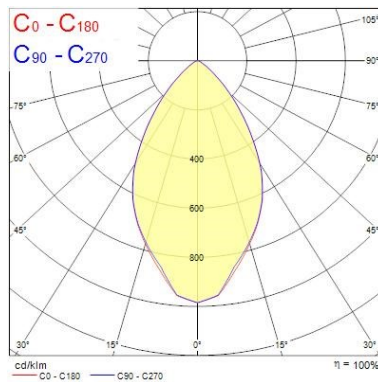

### Optical data

Fixture luminous flux (lm)	11208
Luminaire efficacy (lm/W)	156
LOR (%)	100
Colour temperature (K)	4000
Light colour	Neutral White
CRI (Ra)	80
Colour Variation Initial (SDCM)	3
Beam Angle (°)	90
Photobiological Risk Group	RG1

### Physical data

Housing colour	Grey
----------------	------

## SylBay Gen 2 - DALI

SYLBAY 4000K SINGLE L3HE MEDIUM OPTIC DALI

0039537

IP rating	IP65
IK rating	IK08
Diffuser finish	Polished
Diffuser material	Polycarbonate
Nominal Product Length (mm)	410
Nominal Product Width (mm)	386
Nominal Product Height (mm)	133
Weight (kg)	5.8

## PHOTOMETRY