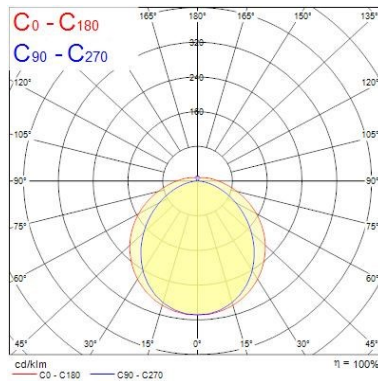

Sylproof Tubular LED - Emergency 3 Hour

Sylproof Tubular LED 1X1500 EB NW E3
0047594

Diffuser finish	Matt/Opaque
Diffuser material	Acrylic/PMMA
Nominal Product Length (mm)	1600
Nominal Product Width (mm)	112
Nominal Product Height (mm)	112
Weight (kg)	3.4

Packaging

Single packaging type	Carton
Product EAN number	5410288475943
Packaging single length / height (cm)	160.0
Packaging single width (cm)	13.0
Packaging single depth (cm)	13.0
DUN14 (outer)	05410288475943
Units per outer package	1
Packaging outer length / height (cm)	160.0
Packaging outer width (cm)	13.0
Packaging outer depth (cm)	13.0

PHOTOMETRY

TECHNICAL DRAWINGS