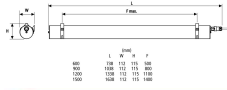

Sylproof Tubular LED - Emergency 3 Hour Sylproof Tubular LED 1X1500 EB NW E3 0047594

SYLVANIA 0047594

This luminaire contains built in LED lamps.

} LED

The lamps cannot be changed in the luminaire.

874/2012

This luminaire contains built in LED lamps.

} LED

The lamps cannot be changed in the luminaire.

SYLVANIA 0047594 874/2012