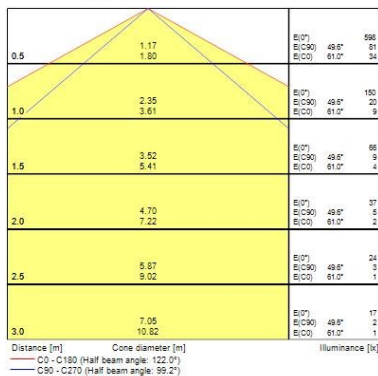

Sylproof Tubular LED - Emergency 3 Hour

Sylproof Tubular LED 1X1500 EB NW E3
0047594

Diffuser finish	Matt/Opaque
Diffuser material	Acrylic/PMMA
Nominal Product Length (mm)	1600
Nominal Product Width (mm)	112
Nominal Product Height (mm)	112
Weight (kg)	3.4

Packaging

Single packaging type	Carton
Product EAN number	5410288475943
Packaging single length / height (cm)	160.0
Packaging single width (cm)	13.0
Packaging single depth (cm)	13.0
DUN14 (outer)	05410288475943
Units per outer package	1
Packaging outer length / height (cm)	160.0
Packaging outer width (cm)	13.0
Packaging outer depth (cm)	13.0

PHOTOMETRY

TECHNICAL DRAWINGS