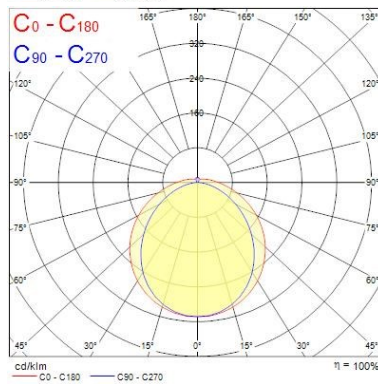

Sylproof Tubular LED - Emergency 3 Hour

Sylproof Tubular LED 1X1500 EB NW E3
0047594

Diffuser finish	Matt/Opaque
Diffuser material	Acrylic/PMMA
Nominal Product Length (mm)	1600
Nominal Product Width (mm)	112
Nominal Product Height (mm)	112
Weight (kg)	3.4

Packaging

Single packaging type	Carton
Product EAN number	5410288475943
Packaging single length / height (cm)	160.0
Packaging single width (cm)	13.0
Packaging single depth (cm)	13.0
DUN14 (outer)	05410288475943
Units per outer package	1
Packaging outer length / height (cm)	160.0
Packaging outer width (cm)	13.0
Packaging outer depth (cm)	13.0

PHOTOMETRY

TECHNICAL DRAWINGS