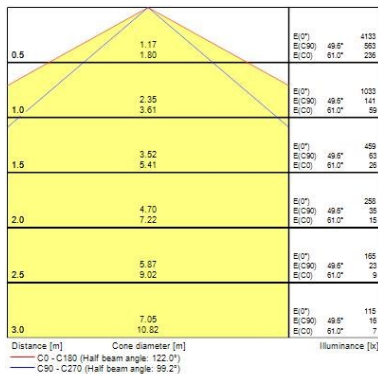

Sylproof Tubular LED - Emergency 3 Hour

Sylproof Tubular LED 1X1500 EB NW E3
0047594

Diffuser finish	Matt/Opaque
Diffuser material	Acrylic/PMMA
Nominal Product Length (mm)	1600
Nominal Product Width (mm)	112
Nominal Product Height (mm)	112
Weight (kg)	3.4

Packaging

Single packaging type	Carton
Product EAN number	5410288475943
Packaging single length / height (cm)	160.0
Packaging single width (cm)	13.0
Packaging single depth (cm)	13.0
DUN14 (outer)	05410288475943
Units per outer package	1
Packaging outer length / height (cm)	160.0
Packaging outer width (cm)	13.0
Packaging outer depth (cm)	13.0

PHOTOMETRY

TECHNICAL DRAWINGS