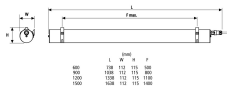

TECHNICAL DRAWINGS