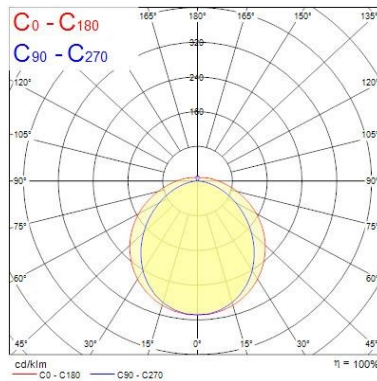

Sylproof Tubular LED - Electronic

Sylproof Tubular LED 1X1500 EB WW
0047588

Nominal Product Length (mm)	1600
Nominal Product Width (mm)	112
Nominal Product Height (mm)	112
Weight (kg)	2.9

Packaging

Single packaging type	Carton
Product EAN number	5410288475882
Packaging single length / height (cm)	160.0
Packaging single width (cm)	13.0
Packaging single depth (cm)	13.0
DUN14 (outer)	05410288475882
Units per outer package	1
Packaging outer length / height (cm)	160.0
Packaging outer width (cm)	13.0
Packaging outer depth (cm)	13.0

PHOTOMETRY

Distance [m]	Cone diameter [m]	illuminance [lx]
0.5	1.17 1.80	E(0°) 3974 E(C90) 49.6° 541 E(C0) 61.0° 227
1.0	2.35 3.61	E(0°) 994 E(C90) 49.6° 135 E(C0) 61.0° 57
1.5	3.52 5.41	E(0°) 442 E(C90) 49.6° 62 E(C0) 61.0° 28
2.0	4.70 7.22	E(0°) 248 E(C90) 49.6° 34 E(C0) 61.0° 14
2.5	5.87 9.02	E(0°) 159 E(C90) 49.6° 22 E(C0) 61.0° 9
3.0	7.05 10.82	E(0°) 110 E(C90) 49.6° 16 E(C0) 61.0° 6

Distance [m]   Cone diameter [m]   Illuminance [lx]

— C0 - C180 (Half beam angle: 122.0°)
— C90 - C270 (Half beam angle: 99.2°)

TECHNICAL DRAWINGS