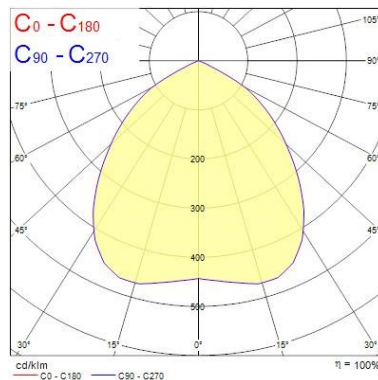

### Optical data

Fixture luminous flux (lm)	1921
Luminaire efficacy (lm/W)	113
LOR (%)	100
Colour temperature (K)	4000
CRI (Ra)	80
Beam angle (Rated) (°)	85
Distribution type	Direct
Glare control	23.4
Photobiological Risk Group	Group 0

## PHOTOMETRY