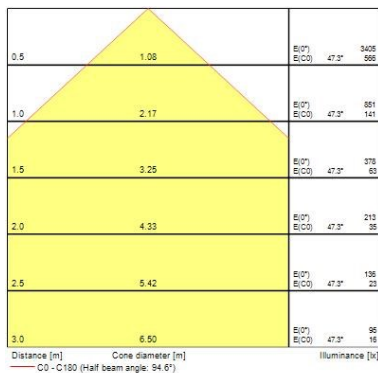

Ascent 100 II Deco 160

ASCENT 100 II DECO 1900 4K DALI 160
2060647

IK rating	IK02
Diffuser finish	Light Opal
Diffuser material	Arcylic
Reflector finish	Deco
Nominal Product Width (mm)	150
Nominal Product Height (mm)	94
Nominal Product Diameter (mm)	160
Weight (kg)	1.2

Packaging

Single packaging type	Carton
Product EAN number	5025768606474
Packaging single length / height (cm)	25.0
Packaging single width (cm)	20.0
Packaging single depth (cm)	25.0
DUN14 (outer)	05025768606474
Units per outer package	1
Packaging outer length / height (cm)	25.0
Packaging outer width (cm)	20.0
Packaging outer depth (cm)	25.0

PHOTOMETRY

TECHNICAL DRAWINGS