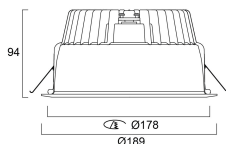

TECHNICAL DRAWINGS