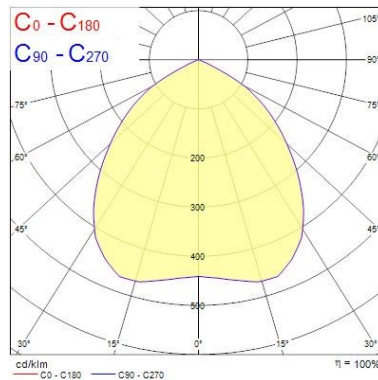

Ascent 100 II Deco 160

ASCENT 100 II DECO 1000 4K DALI EMG 160
2060638

Housing colour	White - RAL9016
IP rating	IP40
IK rating	IK02
Diffuser finish	Light Opal
Diffuser material	Arcylic
Reflector finish	Deco
Nominal Product Width (mm)	150
Nominal Product Height (mm)	94
Nominal Product Diameter (mm)	160
Weight (kg)	1.92

Packaging

Single packaging type	Carton
Product EAN number	5025768606382
Packaging single length / height (cm)	30.0
Packaging single width (cm)	30.0
Packaging single depth (cm)	12.5
DUN14 (outer)	05025768606382
Units per outer package	1
Packaging outer length / height (cm)	30.0
Packaging outer width (cm)	30.0
Packaging outer depth (cm)	12.5

PHOTOMETRY