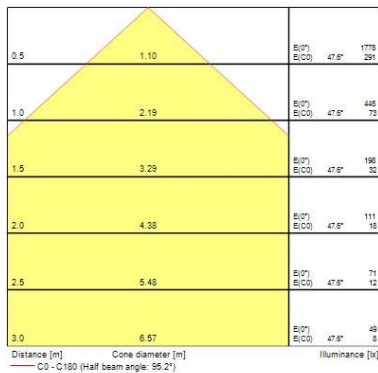

Ascent 100 II Deco 160

ASCENT 100 II DECO 1000 4K DALI EMG 160
2060638

Housing colour	White - RAL9016
IP rating	IP40
IK rating	IK02
Diffuser finish	Light Opal
Diffuser material	Arcylic
Reflector finish	Deco
Nominal Product Width (mm)	150
Nominal Product Height (mm)	94
Nominal Product Diameter (mm)	160
Weight (kg)	1.92

Packaging

Single packaging type	Carton
Product EAN number	5025768606382
Packaging single length / height (cm)	30.0
Packaging single width (cm)	30.0
Packaging single depth (cm)	12.5
DUN14 (outer)	05025768606382
Units per outer package	1
Packaging outer length / height (cm)	30.0
Packaging outer width (cm)	30.0
Packaging outer depth (cm)	12.5

PHOTOMETRY