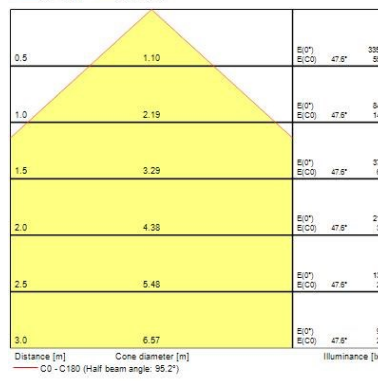

Ascent 100 II Deco 160

ASCENT 100 II DECO 1000 4K DALI EMG 160
2060638

Housing colour	White - RAL9016
IP rating	IP40
IK rating	IK02
Diffuser finish	Light Opal
Diffuser material	Arcylic
Reflector finish	Deco
Nominal Product Width (mm)	150
Nominal Product Height (mm)	94
Nominal Product Diameter (mm)	160
Weight (kg)	1.92

Packaging

Single packaging type	Carton
Product EAN number	5025768606382
Packaging single length / height (cm)	30.0
Packaging single width (cm)	30.0
Packaging single depth (cm)	12.5
DUN14 (outer)	05025768606382
Units per outer package	1
Packaging outer length / height (cm)	30.0
Packaging outer width (cm)	30.0
Packaging outer depth (cm)	12.5

PHOTOMETRY