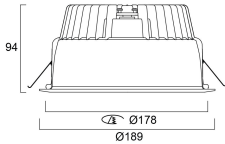

Ascent 100 II Deco 160 ASCENT 100 II DECO 1000 4K DALI EMG 160 2060638

TECHNICAL DRAWINGS

Concord 2060638

This luminaire contains built in LED lamps.

The lamps cannot be changed in the luminaire.

874/2012