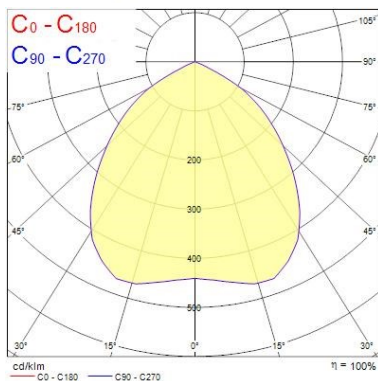

Ascent 100 II Deco 160

ASCENT 100 II DECO 1000 4K DALI EMG 160
2060638

Housing colour	White - RAL9016
IP rating	IP40
IK rating	IK02
Diffuser finish	Light Opal
Diffuser material	Arcylic
Reflector finish	Deco
Nominal Product Width (mm)	150
Nominal Product Height (mm)	94
Nominal Product Diameter (mm)	160
Weight (kg)	1.92

Packaging

Single packaging type	Carton
Product EAN number	5025768606382
Packaging single length / height (cm)	30.0
Packaging single width (cm)	30.0
Packaging single depth (cm)	12.5
DUN14 (outer)	05025768606382
Units per outer package	1
Packaging outer length / height (cm)	30.0
Packaging outer width (cm)	30.0
Packaging outer depth (cm)	12.5

PHOTOMETRY