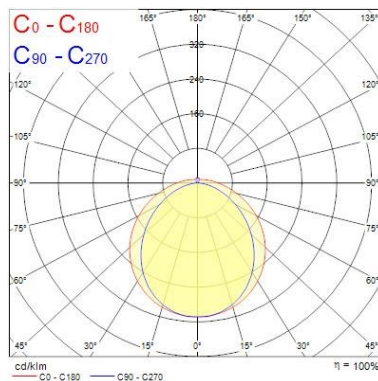

Optical data

Fixture luminous flux (lm)	2734
Luminous flux (lm)	2734
Luminaire efficacy (lm/W)	106.79
LOR (%)	100
Colour temperature (K)	4000
Light colour	Neutral White
CRI (Ra)	80
Colour Consistency (SDCM)	3
Adjustable chromaticity	N
Distribution type	Direct
Photobiological Risk Group	0

PHOTOMETRY

Distance [m]	Cone diameter [m]	E ₀ [lx]	E _{1(C90)} [lx]	E _{1(C0)} [lx]
0.5	1.17 1.80	3375	493	194
1.0	2.34 3.59	844	116	49
1.5	3.51 5.39	375	51	22
2.0	4.68 7.19	211	29	12
2.5	5.85 8.98	135	19	8
3.0	7.03 10.78	94	13	5

Distance [m] Cone diameter [m] Illuminance [lx]

— C0 - C180 (Half beam angle: 121.8°)
— C90 - C270 (Half beam angle: 99.0°)

TECHNICAL DRAWINGS

Sylproof Tubular LED - DALI *Sylproof Tubular LED 1X1200 DALI NW* 0047599