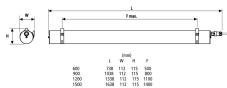

Packaging

Single packaging type	Carton
Product EAN number	5410288475998
Packaging single length / height (cm)	130.0
Packaging single width (cm)	13.0
Packaging single depth (cm)	13.0
DUN14 (outer)	05410288475998
Units per outer package	1
Packaging outer length / height (cm)	130.0
Packaging outer width (cm)	13.0
Packaging outer depth (cm)	13.0

PHOTOMETRY

Distance [m]	Cone diameter [m]	E ₀ [lx]	E _{1(C90)} [lx]	E _{1(C0)} [lx]
0.5	1.17 1.80	3375	493	194
1.0	2.34 3.59	844	116	49
1.5	3.51 5.39	375	51	22
2.0	4.68 7.19	211	29	12
2.5	5.85 8.98	135	19	8
3.0	7.03 10.78	94	13	5

Distance [m] Cone diameter [m] Illuminance [lx]

— C0 - C180 (Half beam angle: 121.8°)
— C90 - C270 (Half beam angle: 99.0°)

TECHNICAL DRAWINGS

Sylproof Tubular LED - DALI *Sylproof Tubular LED 1X1200 DALI NW* 0047599