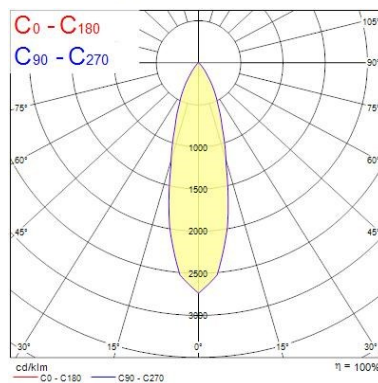

Myriad V LED - IP65 Glass Chrome Bezel MYRD IP ST 4K PHDMEM BLK CBEZ 2058962

Packaging

Single packaging type	Carton
Product EAN number	5025768589623
Packaging single length / height (cm)	17.5
Packaging single width (cm)	15.0
Packaging single depth (cm)	17.5
DUN14 (outer)	05025768589623
Units per outer package	1
Packaging outer length / height (cm)	17.5
Packaging outer width (cm)	15.0
Packaging outer depth (cm)	17.5

PHOTOMETRY

TECHNICAL DRAWINGS