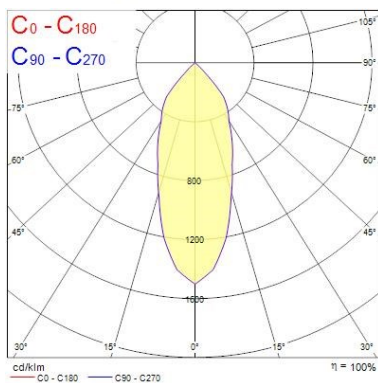

Myriad V LED - IP65 Glass Chrome Bezel MYRD IP ST 4K PHDMEM BLK CBEZ 2058962

Packaging

Single packaging type	Carton
Product EAN number	5025768589623
Packaging single length / height (cm)	17.5
Packaging single width (cm)	15.0
Packaging single depth (cm)	17.5
DUN14 (outer)	05025768589623
Units per outer package	1
Packaging outer length / height (cm)	17.5
Packaging outer width (cm)	15.0
Packaging outer depth (cm)	17.5

PHOTOMETRY

TECHNICAL DRAWINGS