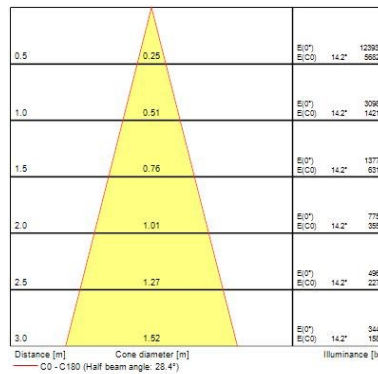

Myriad V LED - IP65 Glass Chrome Bezel MYRD IP ST 4K PHDMEM BLK CBEZ 2058962

Packaging

Single packaging type	Carton
Product EAN number	5025768589623
Packaging single length / height (cm)	17.5
Packaging single width (cm)	15.0
Packaging single depth (cm)	17.5
DUN14 (outer)	05025768589623
Units per outer package	1
Packaging outer length / height (cm)	17.5
Packaging outer width (cm)	15.0
Packaging outer depth (cm)	17.5

PHOTOMETRY

TECHNICAL DRAWINGS