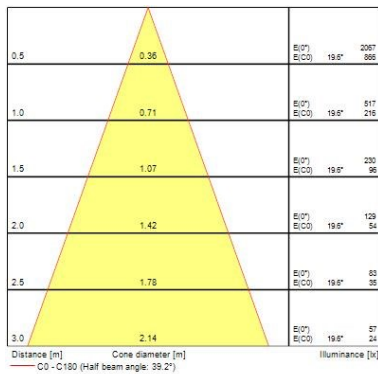

Myriad V LED - IP65 Glass Chrome Bezel MYRD IP ST 4K PHDMEM BLK CBEZ 2058962

Packaging

Single packaging type	Carton
Product EAN number	5025768589623
Packaging single length / height (cm)	17.5
Packaging single width (cm)	15.0
Packaging single depth (cm)	17.5
DUN14 (outer)	05025768589623
Units per outer package	1
Packaging outer length / height (cm)	17.5
Packaging outer width (cm)	15.0
Packaging outer depth (cm)	17.5

PHOTOMETRY

TECHNICAL DRAWINGS