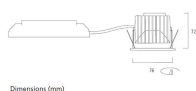

TECHNICAL DRAWINGS