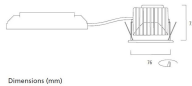

Myriad V LED - IP65 Glass Chrome Bezel MYRD IP ST 3K DALI BLK CBEZ 2058957

Units per outer package	1
Packaging outer length / height (cm)	17.5
Packaging outer width (cm)	15.0
Packaging outer depth (cm)	17.5

PHOTOMETRY

Distance [m]	Cone diameter [m]	E_{0°} [lx]	E_{14.4°} [lx]
0.5	0.26	1254	570
1.0	0.51	311	143
1.5	0.77	192	93
2.0	1.03	143	68
2.5	1.28	114	53
3.0	1.54	96	45

Distance [m] Cone diameter [m] Illuminance [lx]
C0 - C180 (Half beam angle: 26.9°)

TECHNICAL DRAWINGS