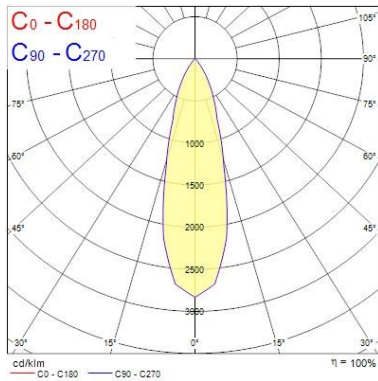

Optical data

Fixture luminous flux (lm)	1106
Luminaire efficacy (lm/W)	111
LOR (%)	100
Colour temperature (K)	3000
CRI (Ra)	85
Adjustable chromaticity	N
Beam Angle (°)	28
Distribution type	Direct
Photobiological Risk Group	-

Lifetime data

Lumen maintenance - L70 B50	50000
Average life (Nominal) (h)	50000

Physical data

Housing colour	Black Trim
IP rating	IP65
IK rating	IK02
Diffuser finish	Black Trim Chrome Bezel
Reflector finish	Aluminium
Nominal Product Height (mm)	72
Nominal Product Diameter (mm)	90
Weight (kg)	0.44
Recessed Depth (mm)	72

PHOTOMETRY

Distance [m]	Cone diameter [m]	E _{0°} [lx]	E _{14.4°} [lx]
0.5	0.26	1254	570
1.0	0.51	311	143
1.5	0.77	192	93
2.0	1.03	143	68
2.5	1.28	114	53
3.0	1.54	96	45

Distance [m] Cone diameter [m] Illuminance [lx]
C0 - C180 (Half beam angle: 26.9°)