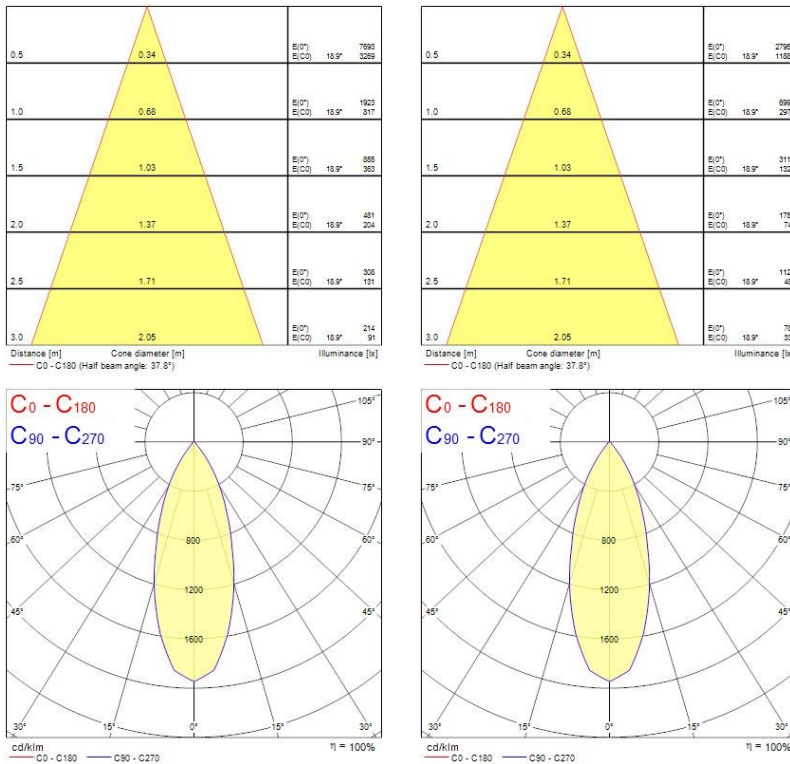

Myriad V LED - IP65 Glass Chrome Bezel MYRD IP FL 3K PHDMEM WHT CBEZ 2058946

Product EAN number	5025768589463
Packaging single length / height (cm)	17.5
Packaging single width (cm)	15.0
Packaging single depth (cm)	17.5
DUN14 (outer)	05025768589463
Units per outer package	1
Packaging outer length / height (cm)	17.5
Packaging outer width (cm)	15.0
Packaging outer depth (cm)	17.5

PHOTOMETRY

TECHNICAL DRAWINGS

Dimensions (mm)