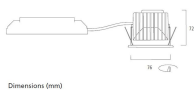

TECHNICAL DRAWINGS