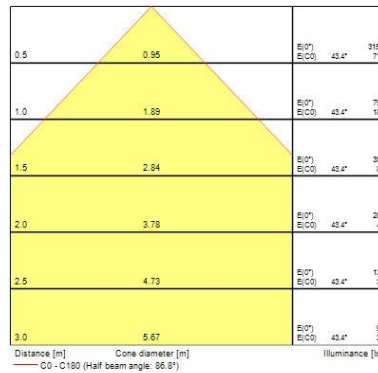

Ascent 100 II Deco 120

ASCENT 100 II DECO 650 4K DALI EMG 120
2060608

Lumen maintenance - L90 B10	34000

Physical data

Housing colour	White - RAL9016
IP rating	IP40
IK rating	IK02
Diffuser finish	Opal
Diffuser material	Acrylic
Reflector finish	Deco
Nominal Product Width (mm)	150
Nominal Product Height (mm)	94
Nominal Product Diameter (mm)	120
Weight (kg)	1.43

Packaging

Single packaging type	Carton
Product EAN number	5025768606085
Packaging single length / height (cm)	30.0
Packaging single width (cm)	30.0
Packaging single depth (cm)	12.5
DUN14 (outer)	05025768606085
Units per outer package	1
Packaging outer length / height (cm)	30.0
Packaging outer width (cm)	30.0
Packaging outer depth (cm)	12.5

PHOTOMETRY