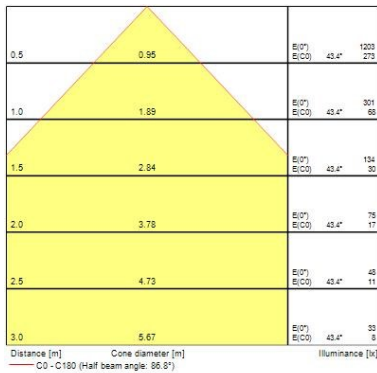

Ascent 100 II Deco 120

ASCENT 100 II DECO 650 4K DALI EMG 120
2060608

Lumen maintenance - L90 B10	34000

Physical data

Housing colour	White - RAL9016
IP rating	IP40
IK rating	IK02
Diffuser finish	Opal
Diffuser material	Acrylic
Reflector finish	Deco
Nominal Product Width (mm)	150
Nominal Product Height (mm)	94
Nominal Product Diameter (mm)	120
Weight (kg)	1.43

Packaging

Single packaging type	Carton
Product EAN number	5025768606085
Packaging single length / height (cm)	30.0
Packaging single width (cm)	30.0
Packaging single depth (cm)	12.5
DUN14 (outer)	05025768606085
Units per outer package	1
Packaging outer length / height (cm)	30.0
Packaging outer width (cm)	30.0
Packaging outer depth (cm)	12.5

PHOTOMETRY