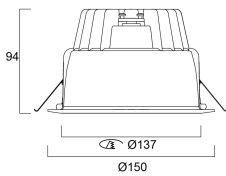

TECHNICAL DRAWINGS