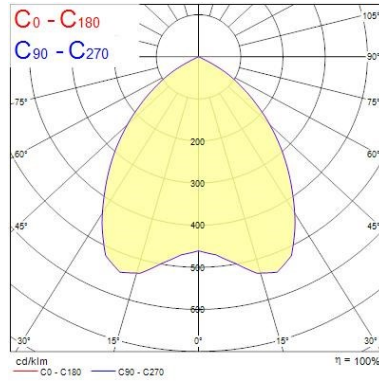

Ascent 100 II Deco 120 ASCENT 100 II DECO 650 4K DALI EMG 120 2060608

TECHNICAL DRAWINGS