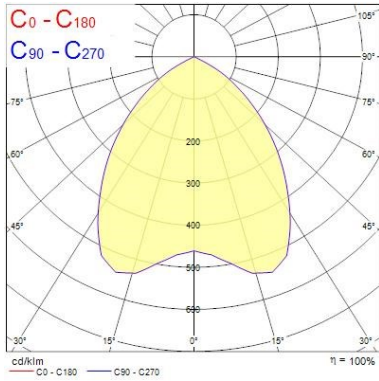

Ascent 100 II Deco 120 ASCENT 100 II DECO 650 4K DALI EMG 120 2060608

TECHNICAL DRAWINGS