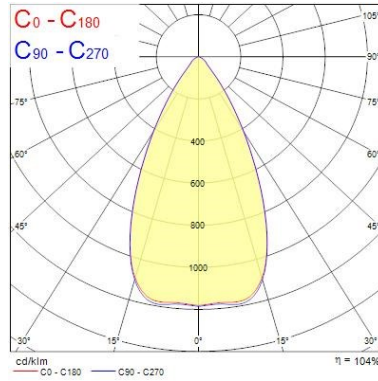

Sylveo LED 30000lm - Extra Extra Large SYLVEO LED 30000LM WIDE 4K DALI 0049149

0.5	0.51	E(0°) E(C0)	15154 54623
1.0	1.02	E(0°) E(C0)	30296 10927
1.5	1.53	E(0°) E(C0)	45439 6070
2.0	2.04	E(0°) E(C0)	60582 3414
2.5	2.55	E(0°) E(C0)	75725 2165
3.0	3.06	E(0°) E(C0)	90868 1617

Distance [m]   Cone diameter [m]   Illuminance [lx]

— C0 - C180 (Half beam angle: 54.0°)

TECHNICAL DRAWINGS

SYLVANIA 0049149

This luminaire contains built in LED lamps.

} LED

The lamps cannot be changed in the luminaire.

874/2012