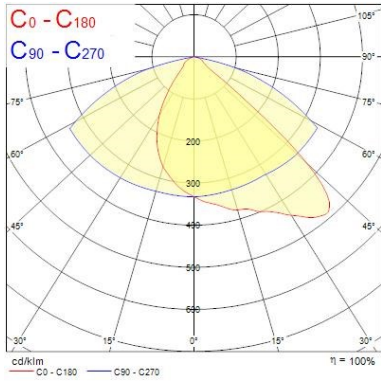

Sylveo LED 30000lm - Extra Extra Large

Sylveo LED 30000LM RASYM 3K
0049129

LED Flickering Rate	Ultra low (5% or less)
Max. Luminaires per 10A C Breaker	3
Max. Luminaires per 13A C Breaker	2
Max. Luminaires per 16A C Breaker	5
Max. Luminaires per 20A C Breaker	4

Lifetime data

Lumen maintenance - L70 B50	50000
Lumen maintenance - L70 B20	42000
Lumen maintenance - L70 B10	39000
Lumen maintenance - L80 B50	49000
Lumen maintenance - L80 B20	33600
Lumen maintenance - L80 B10	31200
Lumen maintenance - L90 B50	22000
Lumen maintenance - L90 B20	18480
Lumen maintenance - L90 B10	17160
Average life (Nominal) (h)	50000

Physical data

Vertical Tilt (°)	180
Horizontal rotation (°)	180
Housing colour	RAL9006
IP rating	IP66
IK rating	IK08
Diffuser finish	Clear
Diffuser material	Glass
Nominal Product Length (mm)	648
Nominal Product Width (mm)	98
Nominal Product Height (mm)	392
Weight (kg)	15.844
Wind Area (m²)	0.236

Packaging

Single packaging type	Carton
Product EAN number	5410288491295
Packaging single length / height (cm)	52.7
Packaging single width (cm)	70.1
Packaging single depth (cm)	16.5
DUN14 (outer)	05410288491295
Units per outer package	1
Packaging outer length / height (cm)	52.7
Packaging outer width (cm)	70.1
Packaging outer depth (cm)	16.5

PHOTOMETRY

Sylveo LED 30000lm - Extra Extra Large Sylveo LED 30000LM RASYM 3K 0049129

TECHNICAL DRAWINGS

SYLVANIA 0049129

This luminaire contains built in LED lamps.

The lamps cannot be changed in the luminaire.

874/2012