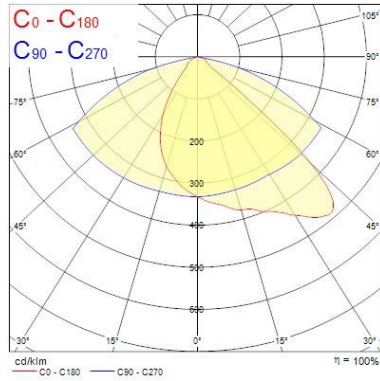

Sylveo LED 30000lm - Extra Extra Large

Sylveo LED 30000LM RASYM 3K
0049129

LED Flickering Rate	Ultra low (5% or less)
Max. Luminaires per 10A C Breaker	3
Max. Luminaires per 13A C Breaker	2
Max. Luminaires per 16A C Breaker	5
Max. Luminaires per 20A C Breaker	4

Lifetime data

Lumen maintenance - L70 B50	50000
Lumen maintenance - L70 B20	42000
Lumen maintenance - L70 B10	39000
Lumen maintenance - L80 B50	49000
Lumen maintenance - L80 B20	33600
Lumen maintenance - L80 B10	31200
Lumen maintenance - L90 B50	22000
Lumen maintenance - L90 B20	18480
Lumen maintenance - L90 B10	17160
Average life (Nominal) (h)	50000

Physical data

Vertical Tilt (°)	180
Horizontal rotation (°)	180
Housing colour	RAL9006
IP rating	IP66
IK rating	IK08
Diffuser finish	Clear
Diffuser material	Glass
Nominal Product Length (mm)	648
Nominal Product Width (mm)	98
Nominal Product Height (mm)	392
Weight (kg)	15.844
Wind Area (m²)	0.236

Packaging

Single packaging type	Carton
Product EAN number	5410288491295
Packaging single length / height (cm)	52.7
Packaging single width (cm)	70.1
Packaging single depth (cm)	16.5
DUN14 (outer)	05410288491295
Units per outer package	1
Packaging outer length / height (cm)	52.7
Packaging outer width (cm)	70.1
Packaging outer depth (cm)	16.5

PHOTOMETRY

Sylveo LED 30000lm - Extra Extra Large Sylveo LED 30000LM RASYM 3K 0049129

TECHNICAL DRAWINGS

SYLVANIA 0049129

This luminaire contains built in LED lamps.

The lamps cannot be changed in the luminaire.

874/2012