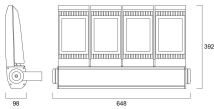

TECHNICAL DRAWINGS

SYLVANIA 0049129

This luminaire contains built in LED lamps.

The lamps cannot be changed in the luminaire.

874/2012