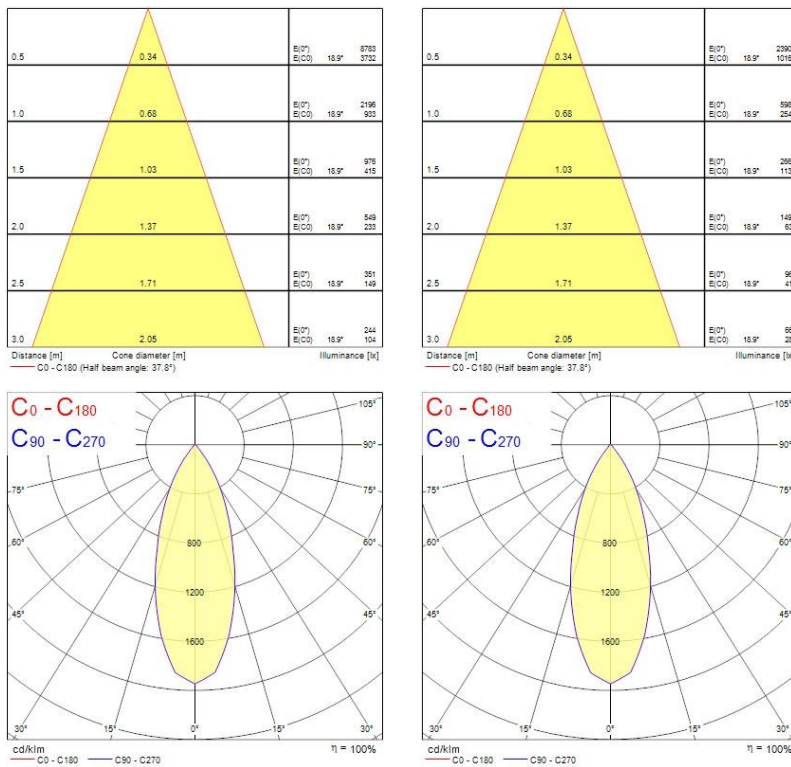

Myriad V LED - IP65 Glass Chrome Bezel MYRD IP FL 2.7K DALIEM WHT CBEZ 2058943

Packaging single length / height (cm)	17.5
Packaging single width (cm)	15.0
Packaging single depth (cm)	17.5
DUN14 (outer)	05025768589432
Units per outer package	1
Packaging outer length / height (cm)	17.5
Packaging outer width (cm)	15.0
Packaging outer depth (cm)	17.5

PHOTOMETRY

TECHNICAL DRAWINGS