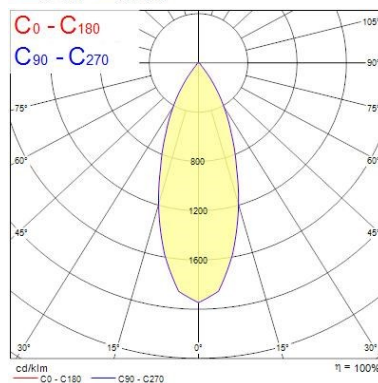

Myriad V LED - IP65 Glass Chrome Bezel MYRD IP FL 2.7K PHDMEM WHT CBEZ 2058942

Product EAN number	5025768589425
Packaging single length / height (cm)	17.5
Packaging single width (cm)	15.0
Packaging single depth (cm)	17.5
DUN14 (outer)	05025768589425
Units per outer package	1
Packaging outer length / height (cm)	17.5
Packaging outer width (cm)	15.0
Packaging outer depth (cm)	17.5

PHOTOMETRY

TECHNICAL DRAWINGS