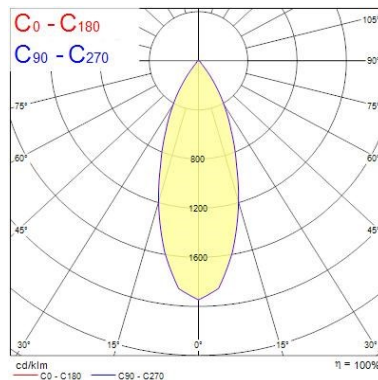

Myriad V LED - IP65 Glass Chrome Bezel MYRD IP FL 2.7K PHDMEM WHT CBEZ 2058942

Product EAN number	5025768589425
Packaging single length / height (cm)	17.5
Packaging single width (cm)	15.0
Packaging single depth (cm)	17.5
DUN14 (outer)	05025768589425
Units per outer package	1
Packaging outer length / height (cm)	17.5
Packaging outer width (cm)	15.0
Packaging outer depth (cm)	17.5

PHOTOMETRY

TECHNICAL DRAWINGS