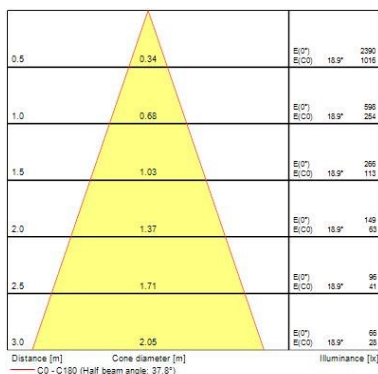

Myriad V LED - IP65 Glass Chrome Bezel MYRD IP FL 2.7K PHDMEM WHT CBEZ 2058942

Product EAN number	5025768589425
Packaging single length / height (cm)	17.5
Packaging single width (cm)	15.0
Packaging single depth (cm)	17.5
DUN14 (outer)	05025768589425
Units per outer package	1
Packaging outer length / height (cm)	17.5
Packaging outer width (cm)	15.0
Packaging outer depth (cm)	17.5

PHOTOMETRY

TECHNICAL DRAWINGS