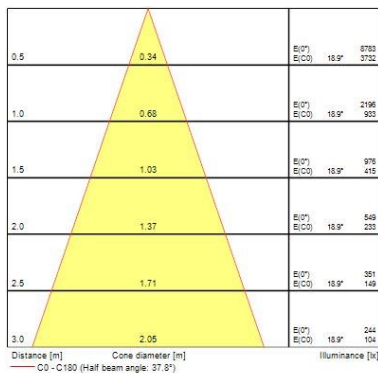

Myriad V LED - IP65 Glass Chrome Bezel MYRD IP FL 2.7K PHDMEM WHT CBEZ 2058942

Product EAN number	5025768589425
Packaging single length / height (cm)	17.5
Packaging single width (cm)	15.0
Packaging single depth (cm)	17.5
DUN14 (outer)	05025768589425
Units per outer package	1
Packaging outer length / height (cm)	17.5
Packaging outer width (cm)	15.0
Packaging outer depth (cm)	17.5

PHOTOMETRY

TECHNICAL DRAWINGS