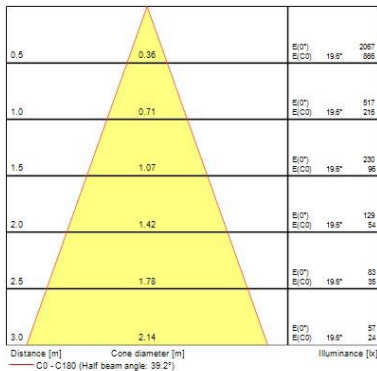

Myriad V LED - IP65 Glass Chrome Bezel MYRD IP ST 4K DALIEM WHT CBEZ 2058939

Product EAN number	5025768589395
Packaging single length / height (cm)	17.5
Packaging single width (cm)	15.0
Packaging single depth (cm)	17.5
DUN14 (outer)	05025768589395
Units per outer package	1
Packaging outer length / height (cm)	17.5
Packaging outer width (cm)	15.0
Packaging outer depth (cm)	17.5

PHOTOMETRY

TECHNICAL DRAWINGS