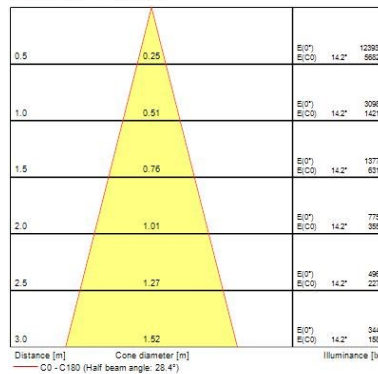

Myriad V LED - IP65 Glass Chrome Bezel MYRD IP ST 4K DALIEM WHT CBEZ 2058939

Product EAN number	5025768589395
Packaging single length / height (cm)	17.5
Packaging single width (cm)	15.0
Packaging single depth (cm)	17.5
DUN14 (outer)	05025768589395
Units per outer package	1
Packaging outer length / height (cm)	17.5
Packaging outer width (cm)	15.0
Packaging outer depth (cm)	17.5

PHOTOMETRY

TECHNICAL DRAWINGS