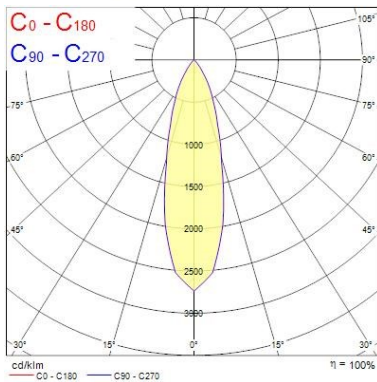

Myriad V LED - IP65 Glass Chrome Bezel MYRD IP ST 4K DALIEM WHT CBEZ 2058939

Product EAN number	5025768589395
Packaging single length / height (cm)	17.5
Packaging single width (cm)	15.0
Packaging single depth (cm)	17.5
DUN14 (outer)	05025768589395
Units per outer package	1
Packaging outer length / height (cm)	17.5
Packaging outer width (cm)	15.0
Packaging outer depth (cm)	17.5

PHOTOMETRY

TECHNICAL DRAWINGS