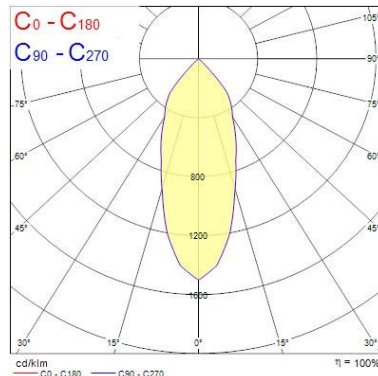

Myriad V LED - IP65 Glass Chrome Bezel MYRD IP ST 4K DALIEM WHT CBEZ 2058939

Product EAN number	5025768589395
Packaging single length / height (cm)	17.5
Packaging single width (cm)	15.0
Packaging single depth (cm)	17.5
DUN14 (outer)	05025768589395
Units per outer package	1
Packaging outer length / height (cm)	17.5
Packaging outer width (cm)	15.0
Packaging outer depth (cm)	17.5

PHOTOMETRY

TECHNICAL DRAWINGS