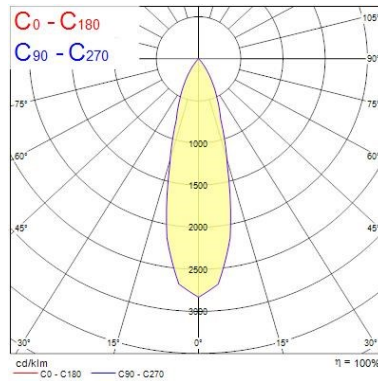

Myriad V LED - IP65 Glass Chrome Bezel MYRD IP ST 3K DALI WHT CBEZ 2058933

Units per outer package	1
Packaging outer length / height (cm)	17.5
Packaging outer width (cm)	15.0
Packaging outer depth (cm)	17.5

PHOTOMETRY

0.5	0.26	E(0°) E(C0)	1254 5720
1.0	0.51	E(0°) E(C0)	3111 1430
1.5	0.77	E(0°) E(C0)	1392 636
2.0	1.03	E(0°) E(C0)	783 358
2.5	1.28	E(0°) E(C0)	501 229
3.0	1.54	E(0°) E(C0)	348 159

Distance [m]   Cone diameter [m]   Illuminance [lx]

— C0 - C180 (Half beam angle: 26.5°)

TECHNICAL DRAWINGS