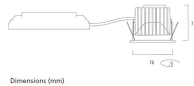

### Physical data

Housing colour	White Trim
IP rating	IP65
IK rating	IK02
Diffuser finish	White Trim Chrome Bezel
Reflector finish	Aluminium
Nominal Product Height (mm)	72
Nominal Product Diameter (mm)	90
Weight (kg)	0.44
Recessed Depth (mm)	72

## Myriad V LED - IP65 Glass Chrome Bezel MYRD IP ST 3K DALI WHT CBEZ 2058933

Units per outer package	1
Packaging outer length / height (cm)	17.5
Packaging outer width (cm)	15.0
Packaging outer depth (cm)	17.5

### PHOTOMETRY

0.5	0.26	E(0°) E(C0)	1254 5720
1.0	0.51	E(0°) E(C0)	3111 1430
1.5	0.77	E(0°) E(C0)	1392 636
2.0	1.03	E(0°) E(C0)	783 358
2.5	1.28	E(0°) E(C0)	501 229
3.0	1.54	E(0°) E(C0)	348 159

Distance [m]      Cone diameter [m]      Illuminance [lx]

### TECHNICAL DRAWINGS

Dimensions (mm)