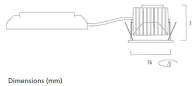

Lifetime data

Lumen maintenance - L70 B50	50000
Average life (Nominal) (h)	50000

Physical data

Housing colour	Silver Trim
IP rating	IP65
IK rating	IK02
Diffuser finish	Silver Trim Chrome Bezel
Reflector finish	Aluminium
Nominal Product Height (mm)	72
Nominal Product Diameter (mm)	90
Weight (kg)	0.44
Recessed Depth (mm)	72

DUN14 (outer)	05025768589128
Units per outer package	1
Packaging outer length / height (cm)	17.5
Packaging outer width (cm)	15.0
Packaging outer depth (cm)	17.5

PHOTOMETRY

0.5	0.25	E(0°) E(C0)	12393 8682
1.0	0.51	E(0°) E(C0)	3096 1421
1.5	0.76	E(0°) E(C0)	1377 631
2.0	1.01	E(0°) E(C0)	775 355
2.5	1.27	E(0°) E(C0)	496 227
3.0	1.52	E(0°) E(C0)	344 158

Distance [m] Cone diameter [m] Illuminance [lx]

— C0 - C180 (Half beam angle: 28.4°)

TECHNICAL DRAWINGS

Myriad V LED - IP65 Glass Chrome Bezel MYRD IP ST 4K PHDM SIL CBEZ 2058912

Concord 2058912

 This luminaire contains built in LED lamps.