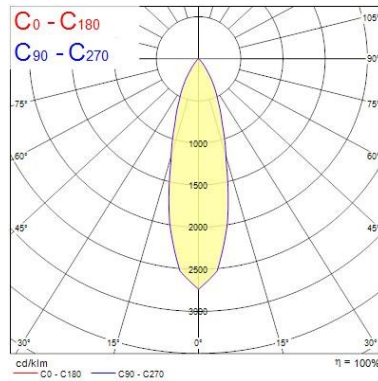

Myriad V LED - IP65 Glass Chrome Bezel MYRD IP ST 4K PHDM SIL CBEZ 2058912

DUN14 (outer)	05025768589128
Units per outer package	1
Packaging outer length / height (cm)	17.5
Packaging outer width (cm)	15.0
Packaging outer depth (cm)	17.5

PHOTOMETRY

0.5	0.25	E(0°) E(C0)	12393 8682
1.0	0.51	E(0°) E(C0)	3096 1421
1.5	0.76	E(0°) E(C0)	1377 631
2.0	1.01	E(0°) E(C0)	775 355
2.5	1.27	E(0°) E(C0)	496 227
3.0	1.52	E(0°) E(C0)	344 158

Distance [m]   Cone diameter [m]   Illuminance [lx]

— C0 - C180 (Half beam angle: 28.4°)

TECHNICAL DRAWINGS