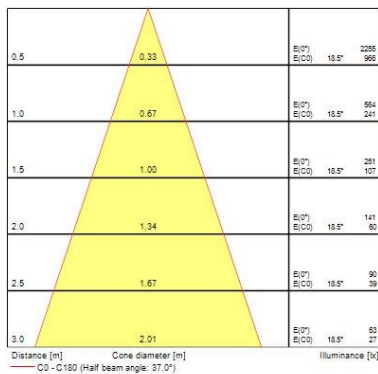

Myriad V LED - IP65 Glass Chrome Bezel MYRD IP ST 3K DALIEM SIL CBEZ 2058911

Packaging single length / height (cm)	17.5
Packaging single width (cm)	15.0
Packaging single depth (cm)	17.5
DUN14 (outer)	05025768589111
Units per outer package	1
Packaging outer length / height (cm)	17.5
Packaging outer width (cm)	15.0
Packaging outer depth (cm)	17.5

PHOTOMETRY

TECHNICAL DRAWINGS