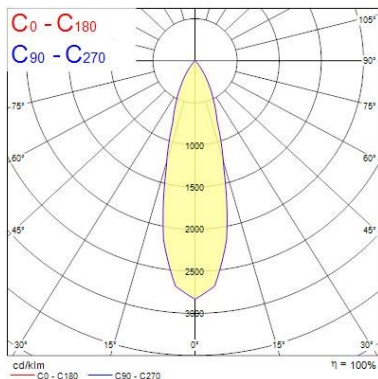

Myriad V LED - IP65 Glass Chrome Bezel MYRD IP ST 3K DALIEM SIL CBEZ 2058911

Packaging single length / height (cm)	17.5
Packaging single width (cm)	15.0
Packaging single depth (cm)	17.5
DUN14 (outer)	05025768589111
Units per outer package	1
Packaging outer length / height (cm)	17.5
Packaging outer width (cm)	15.0
Packaging outer depth (cm)	17.5

PHOTOMETRY

TECHNICAL DRAWINGS