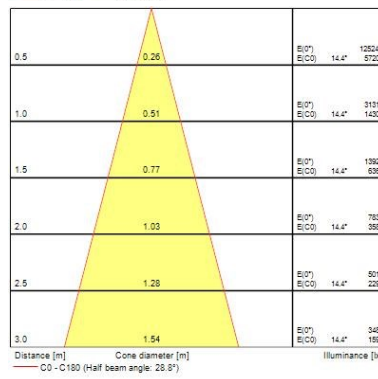

Myriad V LED - IP65 Glass Chrome Bezel MYRD IP ST 3K DALIEM SIL CBEZ 2058911

Packaging single length / height (cm)	17.5
Packaging single width (cm)	15.0
Packaging single depth (cm)	17.5
DUN14 (outer)	05025768589111
Units per outer package	1
Packaging outer length / height (cm)	17.5
Packaging outer width (cm)	15.0
Packaging outer depth (cm)	17.5

PHOTOMETRY

TECHNICAL DRAWINGS