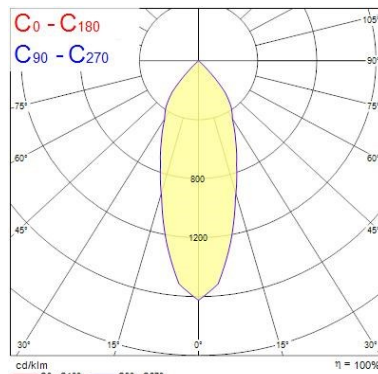

Myriad V LED - IP65 Glass Chrome Bezel MYRD IP ST 3K DALIEM SIL CBEZ 2058911

Packaging single length / height (cm)	17.5
Packaging single width (cm)	15.0
Packaging single depth (cm)	17.5
DUN14 (outer)	05025768589111
Units per outer package	1
Packaging outer length / height (cm)	17.5
Packaging outer width (cm)	15.0
Packaging outer depth (cm)	17.5

PHOTOMETRY

TECHNICAL DRAWINGS