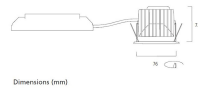

TECHNICAL DRAWINGS