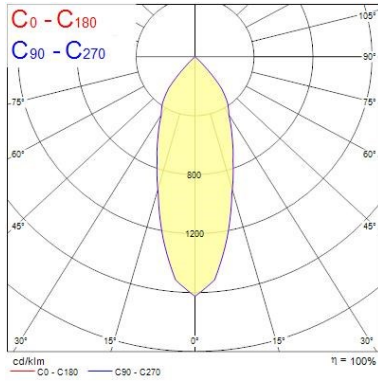

Myriad V LED - IP65 Glass Chrome Bezel MYRIAD SS IP65 3000K DALI CHR 2049539

0.5	0.33	E(0°) E(C0)	15.5°	6948 2976
1.0	0.67	E(0°) E(C0)	15.5°	1737 744
1.5	1.00	E(0°) E(C0)	15.5°	772 331
2.0	1.34	E(0°) E(C0)	15.5°	434 186
2.5	1.67	E(0°) E(C0)	15.5°	278 119
3.0	2.01	E(0°) E(C0)	15.5°	195 85

Distance [m]   Cone diameter [m]   Illuminance [lx]
C0 - C180 (Half beam angle: 37.0°)

TECHNICAL DRAWINGS