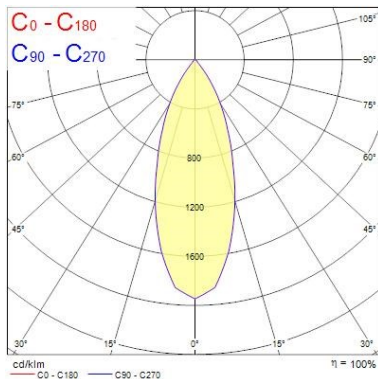

Myriad V LED - IP65 Glass White Bezel MYRD IP FL 3K PHDMEM SIL WBEZ 2059255

Packaging

Single packaging type	Carton
Product EAN number	5025768592555
Packaging single length / height (cm)	17.5
Packaging single width (cm)	15.0
Packaging single depth (cm)	17.5
DUN14 (outer)	05025768592555
Units per outer package	1
Packaging outer length / height (cm)	17.5
Packaging outer width (cm)	15.0
Packaging outer depth (cm)	17.5

PHOTOMETRY

Distance [m]	Cone diameter [m]	E₀ [lx]	E_{1/2} [lx]	E_{1/10} [lx]
0.5	0.34	7993	3289	18.9°
1.0	0.68	1923	817	18.9°
1.5	1.03	858	352	18.9°
2.0	1.37	481	204	18.9°
2.5	1.71	308	121	18.9°
3.0	2.05	214	91	18.9°

Distance [m]   Cone diameter [m]   Illuminance [lx]
C0 - C180 (Half beam angle: 37.8°)

Distance [m]	Cone diameter [m]	E₀ [lx]	E_{1/2} [lx]	E_{1/10} [lx]
0.5	0.34	2796	1188	18.9°
1.0	0.68	699	297	18.9°
1.5	1.03	311	132	18.9°
2.0	1.37	175	74	18.9°
2.5	1.71	112	48	18.9°
3.0	2.05	73	33	18.9°

Distance [m]   Cone diameter [m]   Illuminance [lx]
C0 - C180 (Half beam angle: 37.8°)

TECHNICAL DRAWINGS