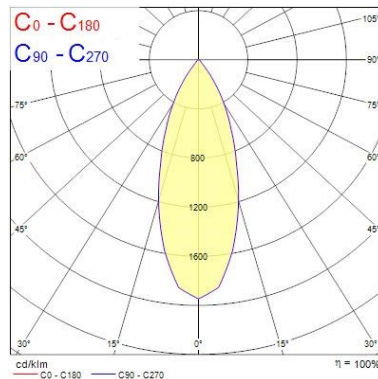

Myriad V LED - IP65 Glass White Bezel MYRD IP FL 3K PHDMEM SIL WBEZ 2059255

Packaging

Single packaging type	Carton
Product EAN number	5025768592555
Packaging single length / height (cm)	17.5
Packaging single width (cm)	15.0
Packaging single depth (cm)	17.5
DUN14 (outer)	05025768592555
Units per outer package	1
Packaging outer length / height (cm)	17.5
Packaging outer width (cm)	15.0
Packaging outer depth (cm)	17.5

PHOTOMETRY

Distance [m]	Cone diameter [m]	E₀ [lx]	E_{1/2} [lx]	E_{1/10} [lx]
0.5	0.34	7993	3289	18.9°
1.0	0.68	1923	817	18.9°
1.5	1.03	858	352	18.9°
2.0	1.37	481	204	18.9°
2.5	1.71	308	121	18.9°
3.0	2.05	214	91	18.9°

Distance [m]   Cone diameter [m]   Illuminance [lx]
C0 - C180 (Half beam angle: 37.8°)

Distance [m]	Cone diameter [m]	E₀ [lx]	E_{1/2} [lx]	E_{1/10} [lx]
0.5	0.34	2796	1188	18.9°
1.0	0.68	699	297	18.9°
1.5	1.03	311	132	18.9°
2.0	1.37	175	74	18.9°
2.5	1.71	112	48	18.9°
3.0	2.05	73	33	18.9°

Distance [m]   Cone diameter [m]   Illuminance [lx]
C0 - C180 (Half beam angle: 37.8°)

TECHNICAL DRAWINGS