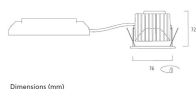

TECHNICAL DRAWINGS

Dimensions (mm)