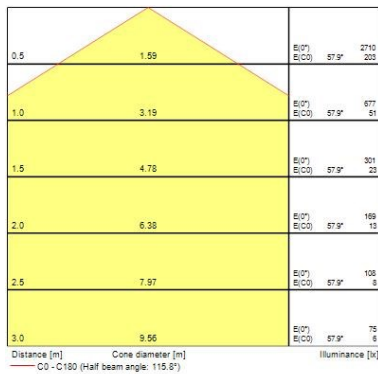

Giotto LED 335

GIOTTO 335 MM LED G2 4000K SURFACE DALI EMERGENCY

3034824

Diffuser finish	Opal
Diffuser material	Polycarbonate
Nominal Product Length (mm)	335
Nominal Product Width (mm)	335
Nominal Product Height (mm)	110
Weight (kg)	1.5

Packaging

Single packaging type	Carton
Product EAN number	8711971348245
Packaging single length / height (cm)	35.7
Packaging single width (cm)	35.7
Packaging single depth (cm)	10.6
DUN14 (outer)	08711971348245
Units per outer package	1
Packaging outer length / height (cm)	35.7
Packaging outer width (cm)	35.7
Packaging outer depth (cm)	10.6

PHOTOMETRY

TECHNICAL DRAWINGS