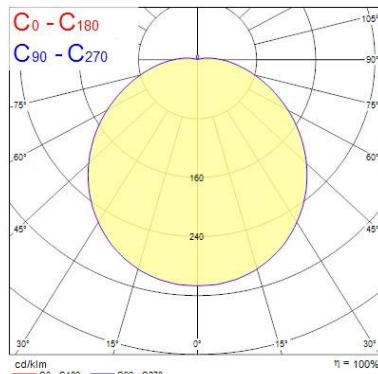

Giotto LED 335

GIOTTO 335 MM LED G2 4000K SURFACE DALI EMERGENCY

3034824

Diffuser finish	Opal
Diffuser material	Polycarbonate
Nominal Product Length (mm)	335
Nominal Product Width (mm)	335
Nominal Product Height (mm)	110
Weight (kg)	1.5

Packaging

Single packaging type	Carton
Product EAN number	8711971348245
Packaging single length / height (cm)	35.7
Packaging single width (cm)	35.7
Packaging single depth (cm)	10.6
DUN14 (outer)	08711971348245
Units per outer package	1
Packaging outer length / height (cm)	35.7
Packaging outer width (cm)	35.7
Packaging outer depth (cm)	10.6

PHOTOMETRY

TECHNICAL DRAWINGS