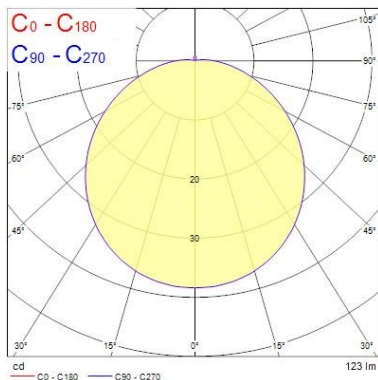

Giotto LED 335

GIOTTO 335 MM LED G2 4000K SURFACE DALI EMERGENCY

3034824

Diffuser finish	Opal
Diffuser material	Polycarbonate
Nominal Product Length (mm)	335
Nominal Product Width (mm)	335
Nominal Product Height (mm)	110
Weight (kg)	1.5

Packaging

Single packaging type	Carton
Product EAN number	8711971348245
Packaging single length / height (cm)	35.7
Packaging single width (cm)	35.7
Packaging single depth (cm)	10.6
DUN14 (outer)	08711971348245
Units per outer package	1
Packaging outer length / height (cm)	35.7
Packaging outer width (cm)	35.7
Packaging outer depth (cm)	10.6

PHOTOMETRY

TECHNICAL DRAWINGS