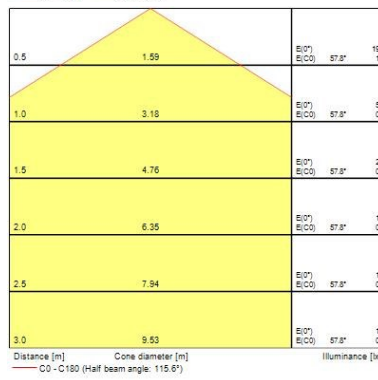

Giotto LED 335

GIOTTO 335 MM LED G2 4000K SURFACE DALI EMERGENCY

3034824

Diffuser finish	Opal
Diffuser material	Polycarbonate
Nominal Product Length (mm)	335
Nominal Product Width (mm)	335
Nominal Product Height (mm)	110
Weight (kg)	1.5

Packaging

Single packaging type	Carton
Product EAN number	8711971348245
Packaging single length / height (cm)	35.7
Packaging single width (cm)	35.7
Packaging single depth (cm)	10.6
DUN14 (outer)	08711971348245
Units per outer package	1
Packaging outer length / height (cm)	35.7
Packaging outer width (cm)	35.7
Packaging outer depth (cm)	10.6

PHOTOMETRY

TECHNICAL DRAWINGS