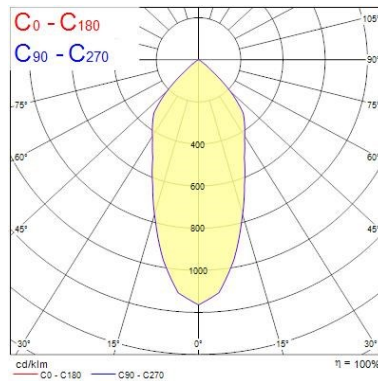

Expospot 90 cardan

EXPOSPOT 90 TRIO HO RA90 3000K MB WHITE

0060379

Lifetime data

Lumen maintenance - L70 B50	60000
Lumen maintenance - L70 B20	60000
Lumen maintenance - L70 B10	60000
Lumen maintenance - L80 B50	60000
Lumen maintenance - L80 B20	60000
Lumen maintenance - L80 B10	60000
Lumen maintenance - L90 B50	60000
Lumen maintenance - L90 B20	60000
Lumen maintenance - L90 B10	55000

Physical data

Housing colour	White
IP rating	IP20
IK rating	IK02
Reflector finish	Metallised
Nominal Product Length (mm)	437
Nominal Product Width (mm)	163
Nominal Product Height (mm)	104
Weight (kg)	2.75
Recessed Depth (mm)	104

Packaging

Single packaging type	Carton
Product EAN number	5410288603797
Packaging single length / height (cm)	50.0
Packaging single width (cm)	30.0
Packaging single depth (cm)	20.0
DUN14 (outer)	05410288603797
Units per outer package	1
Packaging outer length / height (cm)	50.0
Packaging outer width (cm)	30.0
Packaging outer depth (cm)	20.0

PHOTOMETRY