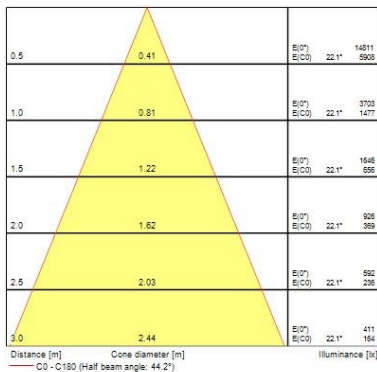

Expospot 90 cardan

EXPOSPOT 90 TRIO HO RA90 3000K MB WHITE

0060379

Lifetime data

Lumen maintenance - L70 B50	60000
Lumen maintenance - L70 B20	60000
Lumen maintenance - L70 B10	60000
Lumen maintenance - L80 B50	60000
Lumen maintenance - L80 B20	60000
Lumen maintenance - L80 B10	60000
Lumen maintenance - L90 B50	60000
Lumen maintenance - L90 B20	60000
Lumen maintenance - L90 B10	55000

Physical data

Housing colour	White
IP rating	IP20
IK rating	IK02
Reflector finish	Metallised
Nominal Product Length (mm)	437
Nominal Product Width (mm)	163
Nominal Product Height (mm)	104
Weight (kg)	2.75
Recessed Depth (mm)	104

Packaging

Single packaging type	Carton
Product EAN number	5410288603797
Packaging single length / height (cm)	50.0
Packaging single width (cm)	30.0
Packaging single depth (cm)	20.0
DUN14 (outer)	05410288603797
Units per outer package	1
Packaging outer length / height (cm)	50.0
Packaging outer width (cm)	30.0
Packaging outer depth (cm)	20.0

PHOTOMETRY