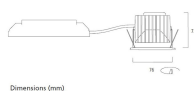

TECHNICAL DRAWINGS