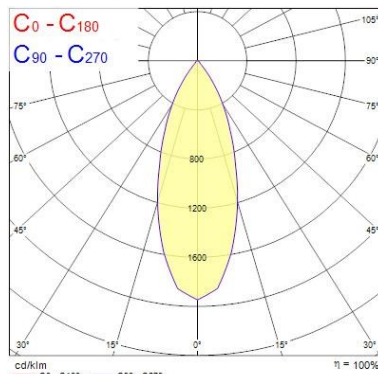

Myriad V LED - IP65 Glass White Bezel MYRD IP FL 2.7K DALIEM BLK WBEZ 2058895

Packaging single length / height (cm)	17.5
Packaging single width (cm)	15.0
Packaging single depth (cm)	17.5
DUN14 (outer)	05025768588954
Units per outer package	1
Packaging outer length / height (cm)	17.5
Packaging outer width (cm)	15.0
Packaging outer depth (cm)	17.5

PHOTOMETRY

TECHNICAL DRAWINGS