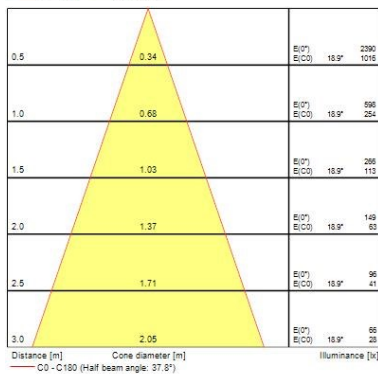

Myriad V LED - IP65 Glass White Bezel MYRD IP FL 2.7K DALIEM BLK WBEZ 2058895

Packaging single length / height (cm)	17.5
Packaging single width (cm)	15.0
Packaging single depth (cm)	17.5
DUN14 (outer)	05025768588954
Units per outer package	1
Packaging outer length / height (cm)	17.5
Packaging outer width (cm)	15.0
Packaging outer depth (cm)	17.5

PHOTOMETRY

TECHNICAL DRAWINGS