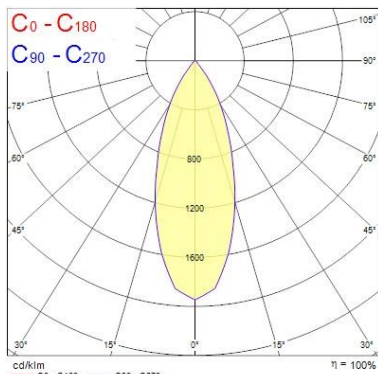

Myriad V LED - IP65 Glass White Bezel MYRD IP FL 2.7K DALIEM BLK WBEZ 2058895

Packaging single length / height (cm)	17.5
Packaging single width (cm)	15.0
Packaging single depth (cm)	17.5
DUN14 (outer)	05025768588954
Units per outer package	1
Packaging outer length / height (cm)	17.5
Packaging outer width (cm)	15.0
Packaging outer depth (cm)	17.5

PHOTOMETRY

TECHNICAL DRAWINGS