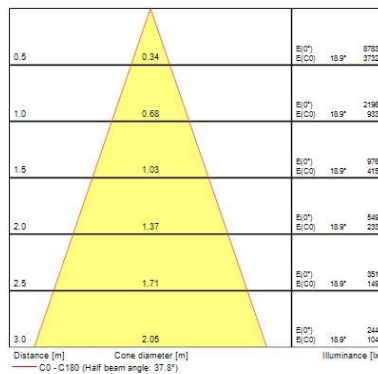

Myriad V LED - IP65 Glass White Bezel MYRD IP FL 2.7K DALIEM BLK WBEZ 2058895

Packaging single length / height (cm)	17.5
Packaging single width (cm)	15.0
Packaging single depth (cm)	17.5
DUN14 (outer)	05025768588954
Units per outer package	1
Packaging outer length / height (cm)	17.5
Packaging outer width (cm)	15.0
Packaging outer depth (cm)	17.5

PHOTOMETRY

TECHNICAL DRAWINGS