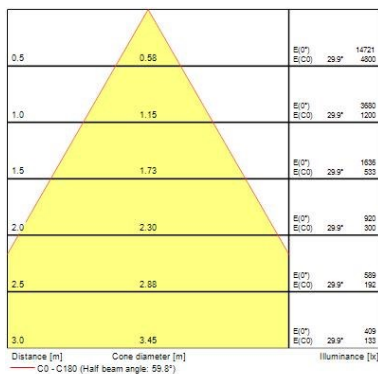

Expospot 90 cardan

EXPOSPOT 90 DUO HO RA80 4000K WB WHITE

0060365

Lifetime data

Lumen maintenance - L70 B50	60000
Lumen maintenance - L70 B20	60000
Lumen maintenance - L70 B10	60000
Lumen maintenance - L80 B50	60000
Lumen maintenance - L80 B20	60000
Lumen maintenance - L80 B10	60000
Lumen maintenance - L90 B50	60000
Lumen maintenance - L90 B20	60000
Lumen maintenance - L90 B10	55000

Physical data

Housing colour	White
IP rating	IP20
IK rating	IK02
Reflector finish	Metallised
Nominal Product Length (mm)	307
Nominal Product Width (mm)	163
Nominal Product Height (mm)	104
Weight (kg)	2.1
Recessed Depth (mm)	104

Packaging

Single packaging type	Carton
Product EAN number	5410288603650
Packaging single length / height (cm)	50.0
Packaging single width (cm)	30.0
Packaging single depth (cm)	20.0
DUN14 (outer)	05410288603650
Units per outer package	1
Packaging outer length / height (cm)	50.0
Packaging outer width (cm)	30.0
Packaging outer depth (cm)	20.0

PHOTOMETRY