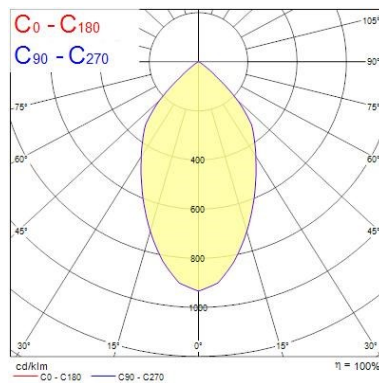

Expospot 90 cardan

EXPOSPOT 90 DUO HO RA80 4000K WB WHITE

0060365

Lifetime data

Lumen maintenance - L70 B50	60000
Lumen maintenance - L70 B20	60000
Lumen maintenance - L70 B10	60000
Lumen maintenance - L80 B50	60000
Lumen maintenance - L80 B20	60000
Lumen maintenance - L80 B10	60000
Lumen maintenance - L90 B50	60000
Lumen maintenance - L90 B20	60000
Lumen maintenance - L90 B10	55000

Physical data

Housing colour	White
IP rating	IP20
IK rating	IK02
Reflector finish	Metallised
Nominal Product Length (mm)	307
Nominal Product Width (mm)	163
Nominal Product Height (mm)	104
Weight (kg)	2.1
Recessed Depth (mm)	104

Packaging

Single packaging type	Carton
Product EAN number	5410288603650
Packaging single length / height (cm)	50.0
Packaging single width (cm)	30.0
Packaging single depth (cm)	20.0
DUN14 (outer)	05410288603650
Units per outer package	1
Packaging outer length / height (cm)	50.0
Packaging outer width (cm)	30.0
Packaging outer depth (cm)	20.0

PHOTOMETRY