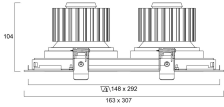

Physical data

Housing colour	White
IP rating	IP20
IK rating	IK02
Reflector finish	Metallised
Nominal Product Length (mm)	307
Nominal Product Width (mm)	163
Nominal Product Height (mm)	104
Weight (kg)	2.1
Recessed Depth (mm)	104

Packaging

Single packaging type	Carton
Product EAN number	5410288603650
Packaging single length / height (cm)	50.0
Packaging single width (cm)	30.0
Packaging single depth (cm)	20.0
DUN14 (outer)	05410288603650
Units per outer package	1
Packaging outer length / height (cm)	50.0
Packaging outer width (cm)	30.0
Packaging outer depth (cm)	20.0

PHOTOMETRY

Expospot 90 cardan

EXPOSPOT 90 DUO HO RA80 4000K WB WHITE

0060365

TECHNICAL DRAWINGS

SYLVANIA 0060365

 This luminaire contains built in LED lamps.

 } **LED**