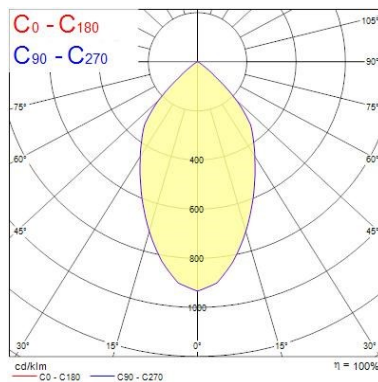

Expospot 90 cardan

EXPOSPOT 90 CARDAN HO RA80 4000K WB WHITE

0060359

Lifetime data

Lumen maintenance - L70 B50	60000
Lumen maintenance - L70 B20	60000
Lumen maintenance - L70 B10	60000
Lumen maintenance - L80 B50	60000
Lumen maintenance - L80 B20	60000
Lumen maintenance - L80 B10	60000
Lumen maintenance - L90 B50	60000
Lumen maintenance - L90 B20	60000
Lumen maintenance - L90 B10	55000

Physical data

Housing colour	White
IP rating	IP20
IK rating	IK02
Reflector finish	Metallised
Nominal Product Width (mm)	163
Nominal Product Height (mm)	104
Weight (kg)	0.77
Recessed Depth (mm)	104

Packaging

Single packaging type	Carton
Product EAN number	5410288603599
Packaging single length / height (cm)	18.0
Packaging single width (cm)	18.0
Packaging single depth (cm)	16.0
DUN14 (outer)	05410288603599
Units per outer package	1
Packaging outer length / height (cm)	18.0
Packaging outer width (cm)	18.0
Packaging outer depth (cm)	16.0

PHOTOMETRY