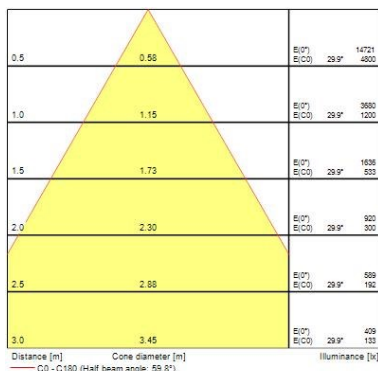

Expospot 90 cardan

EXPOSPOT 90 CARDAN HO RA80 4000K WB WHITE

0060359

Lifetime data

Lumen maintenance - L70 B50	60000
Lumen maintenance - L70 B20	60000
Lumen maintenance - L70 B10	60000
Lumen maintenance - L80 B50	60000
Lumen maintenance - L80 B20	60000
Lumen maintenance - L80 B10	60000
Lumen maintenance - L90 B50	60000
Lumen maintenance - L90 B20	60000
Lumen maintenance - L90 B10	55000

Physical data

Housing colour	White
IP rating	IP20
IK rating	IK02
Reflector finish	Metallised
Nominal Product Width (mm)	163
Nominal Product Height (mm)	104
Weight (kg)	0.77
Recessed Depth (mm)	104

Packaging

Single packaging type	Carton
Product EAN number	5410288603599
Packaging single length / height (cm)	18.0
Packaging single width (cm)	18.0
Packaging single depth (cm)	16.0
DUN14 (outer)	05410288603599
Units per outer package	1
Packaging outer length / height (cm)	18.0
Packaging outer width (cm)	18.0
Packaging outer depth (cm)	16.0

PHOTOMETRY