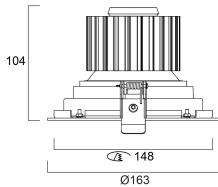

Expospot 90 cardan

EXPOSPOT 90 CARDAN HO RA80 4000K WB WHITE

0060359

TECHNICAL DRAWINGS

SYLVANIA 0060359

This luminaire contains built in LED lamps.

} LED

The lamps cannot be changed in the luminaire.

874/2012