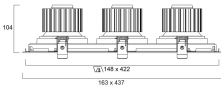

Expospot 90 cardan

EXPOSPOT 90 TRIO HO RA80 3000K WB WHITE

0060356

TECHNICAL DRAWINGS

SYLVANIA 0060356

This luminaire contains built in LED lamps.

} **LED**

The lamps cannot be changed in the luminaire.

874/2012