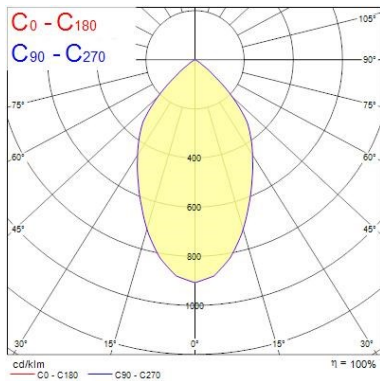

Expospot 90 cardan

EXPOSPOT 90 TRIO HO RA80 3000K WB WHITE

0060356

Lifetime data

Lumen maintenance - L70 B50	60000
Lumen maintenance - L70 B20	60000
Lumen maintenance - L70 B10	60000
Lumen maintenance - L80 B50	60000
Lumen maintenance - L80 B20	60000
Lumen maintenance - L80 B10	60000
Lumen maintenance - L90 B50	60000
Lumen maintenance - L90 B20	60000
Lumen maintenance - L90 B10	55000

Physical data

Housing colour	White
IP rating	IP20
IK rating	IK02
Reflector finish	Metallised
Nominal Product Length (mm)	437
Nominal Product Width (mm)	163
Nominal Product Height (mm)	104
Weight (kg)	2.75
Recessed Depth (mm)	104

Packaging

Single packaging type	Carton
Product EAN number	5410288603568
Packaging single length / height (cm)	50.0
Packaging single width (cm)	30.0
Packaging single depth (cm)	20.0
DUN14 (outer)	05410288603568
Units per outer package	1
Packaging outer length / height (cm)	50.0
Packaging outer width (cm)	30.0
Packaging outer depth (cm)	20.0

PHOTOMETRY

Distance [m]	Cone diameter [m]	E₀ [lx]	E₁₀ [lx]	E₃₀ [lx]
0.5	0.60	13556	3127	4278
1.0	1.20	3389	812	1070
1.5	1.80	1508	365	475
2.0	2.40	847	204	267
2.5	3.00	542	133	171
3.0	3.61	377	93	119

Distance [m] Cone diameter [m] Illuminance [lx]
C0 - C180 (Half beam angle: 62.0°)