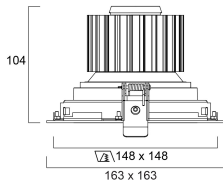

Physical data

Housing colour	White
IP rating	IP20
IK rating	IK02
Reflector finish	Metallised
Nominal Product Length (mm)	163
Nominal Product Width (mm)	163
Nominal Product Height (mm)	104
Weight (kg)	0.77
Recessed Depth (mm)	104

Packaging

Single packaging type	Carton
Product EAN number	5410288603148
Packaging single length / height (cm)	18.0
Packaging single width (cm)	18.0
Packaging single depth (cm)	16.0
DUN14 (outer)	05410288603148
Units per outer package	1
Packaging outer length / height (cm)	18.0
Packaging outer width (cm)	18.0
Packaging outer depth (cm)	16.0

PHOTOMETRY

Expospot 90 cardan

EXPOSPOT 90 MONO HE RA80 4000K WB WHITE

0060314

TECHNICAL DRAWINGS

SYLVANIA 0060314

 This luminaire contains built in LED lamps.

 } LED