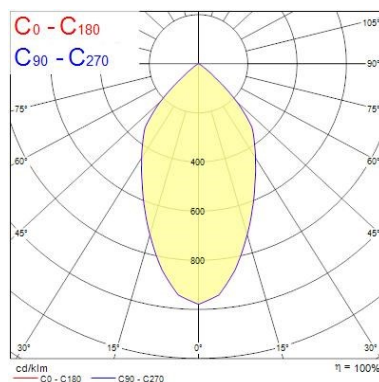

Expospot 90 cardan

EXPOSPOT 90 MONO HE RA80 4000K WB WHITE

0060314

Lifetime data

Lumen maintenance - L70 B50	60000
Lumen maintenance - L70 B20	60000
Lumen maintenance - L70 B10	60000
Lumen maintenance - L80 B50	60000
Lumen maintenance - L80 B20	60000
Lumen maintenance - L80 B10	60000
Lumen maintenance - L90 B50	60000
Lumen maintenance - L90 B20	60000
Lumen maintenance - L90 B10	55000

Physical data

Housing colour	White
IP rating	IP20
IK rating	IK02
Reflector finish	Metallised
Nominal Product Length (mm)	163
Nominal Product Width (mm)	163
Nominal Product Height (mm)	104
Weight (kg)	0.77
Recessed Depth (mm)	104

Packaging

Single packaging type	Carton
Product EAN number	5410288603148
Packaging single length / height (cm)	18.0
Packaging single width (cm)	18.0
Packaging single depth (cm)	16.0
DUN14 (outer)	05410288603148
Units per outer package	1
Packaging outer length / height (cm)	18.0
Packaging outer width (cm)	18.0
Packaging outer depth (cm)	16.0

PHOTOMETRY