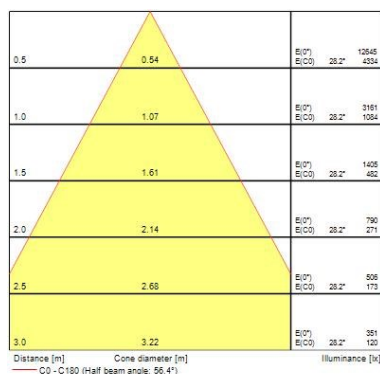

Expospot 90 cardan

EXPOSPOT 90 MONO HE RA80 4000K WB WHITE

0060314

Lifetime data

Lumen maintenance - L70 B50	60000
Lumen maintenance - L70 B20	60000
Lumen maintenance - L70 B10	60000
Lumen maintenance - L80 B50	60000
Lumen maintenance - L80 B20	60000
Lumen maintenance - L80 B10	60000
Lumen maintenance - L90 B50	60000
Lumen maintenance - L90 B20	60000
Lumen maintenance - L90 B10	55000

Physical data

Housing colour	White
IP rating	IP20
IK rating	IK02
Reflector finish	Metallised
Nominal Product Length (mm)	163
Nominal Product Width (mm)	163
Nominal Product Height (mm)	104
Weight (kg)	0.77
Recessed Depth (mm)	104

Packaging

Single packaging type	Carton
Product EAN number	5410288603148
Packaging single length / height (cm)	18.0
Packaging single width (cm)	18.0
Packaging single depth (cm)	16.0
DUN14 (outer)	05410288603148
Units per outer package	1
Packaging outer length / height (cm)	18.0
Packaging outer width (cm)	18.0
Packaging outer depth (cm)	16.0

PHOTOMETRY