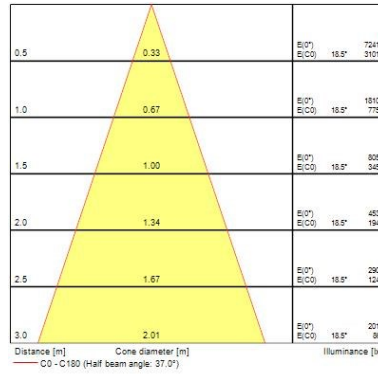

Myriad V LED - Housing Only

MYRIAD SS HOUS 3000K DALI EM
2049520

ETIM Class EC001744

Optical data

Fixture luminous flux (lm)	1114
Luminaire efficacy (lm/W)	93
LOR (%)	100
Colour temperature (K)	3000
Adjustable chromaticity	N
Beam Angle (°)	30
Distribution type	Direct symmetrical
Luminous flux (emergency) (lm)	347

Electrical data

Total power consumption (W)	12
Mains voltage (V)	220-240V~
Electrical protection	Class II
Control gear type	DALI + Emergency
Control gear mounting	Integral
Drive current (mA)	250
Nominal Frequency (Hz)	50/60Hz

Physical data

IP rating	IP20
Weight (kg)	1.4
Recessed Depth (mm)	72

Packaging

Single packaging type	Carton
Product EAN number	5025768495207
Packaging single length / height (cm)	27.5
Packaging single width (cm)	25.0
Packaging single depth (cm)	12.5
Units per outer package	1
Packaging outer length / height (cm)	27.5
Packaging outer width (cm)	25.0
Packaging outer depth (cm)	12.5

PHOTOMETRY

Myriad V LED - Housing Only MYRIAD SS HOUS 3000K DALI EM 2049520

TECHNICAL DRAWINGS