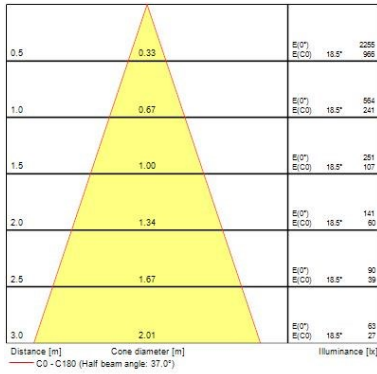

Myriad V LED - Housing Only

MYRIAD SS HOUS 3000K DALI EM
2049520

ETIM Class EC001744

Optical data

Fixture luminous flux (lm)	1114
Luminaire efficacy (lm/W)	93
LOR (%)	100
Colour temperature (K)	3000
Adjustable chromaticity	N
Beam Angle (°)	30
Distribution type	Direct symmetrical
Luminous flux (emergency) (lm)	347

Electrical data

Total power consumption (W)	12
Mains voltage (V)	220-240V~
Electrical protection	Class II
Control gear type	DALI + Emergency
Control gear mounting	Integral
Drive current (mA)	250
Nominal Frequency (Hz)	50/60Hz

Physical data

IP rating	IP20
Weight (kg)	1.4
Recessed Depth (mm)	72

Packaging

Single packaging type	Carton
Product EAN number	5025768495207
Packaging single length / height (cm)	27.5
Packaging single width (cm)	25.0
Packaging single depth (cm)	12.5
Units per outer package	1
Packaging outer length / height (cm)	27.5
Packaging outer width (cm)	25.0
Packaging outer depth (cm)	12.5

PHOTOMETRY

Myriad V LED - Housing Only MYRIAD SS HOUS 3000K DALI EM 2049520

TECHNICAL DRAWINGS