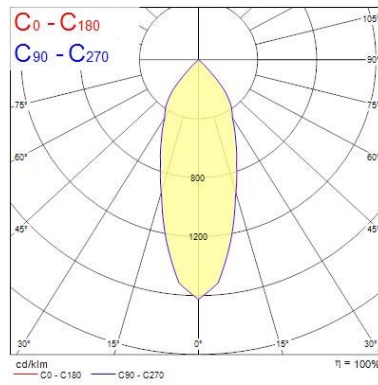

Myriad V LED - Housing Only

MYRIAD SS HOUS 3000K DALI EM
2049520

ETIM Class EC001744

Optical data

Fixture luminous flux (lm)	1114
Luminaire efficacy (lm/W)	93
LOR (%)	100
Colour temperature (K)	3000
Adjustable chromaticity	N
Beam Angle (°)	30
Distribution type	Direct symmetrical
Luminous flux (emergency) (lm)	347

Electrical data

Total power consumption (W)	12
Mains voltage (V)	220-240V~
Electrical protection	Class II
Control gear type	DALI + Emergency
Control gear mounting	Integral
Drive current (mA)	250
Nominal Frequency (Hz)	50/60Hz

Physical data

IP rating	IP20
Weight (kg)	1.4
Recessed Depth (mm)	72

Packaging

Single packaging type	Carton
Product EAN number	5025768495207
Packaging single length / height (cm)	27.5
Packaging single width (cm)	25.0
Packaging single depth (cm)	12.5
Units per outer package	1
Packaging outer length / height (cm)	27.5
Packaging outer width (cm)	25.0
Packaging outer depth (cm)	12.5

PHOTOMETRY

Myriad V LED - Housing Only MYRIAD SS HOUS 3000K DALI EM 2049520

TECHNICAL DRAWINGS