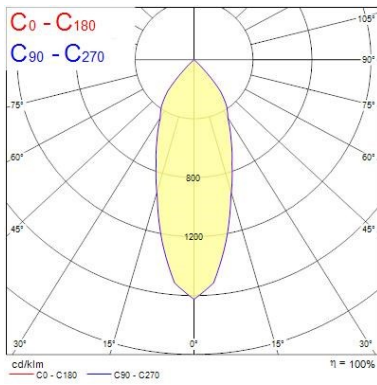

Myriad V LED - Housing Only

MYRIAD SS HOUS 3000K DALI EM
2049520

ETIM Class EC001744

Optical data

Fixture luminous flux (lm)	1114
Luminaire efficacy (lm/W)	93
LOR (%)	100
Colour temperature (K)	3000
Adjustable chromaticity	N
Beam Angle (°)	30
Distribution type	Direct symmetrical
Luminous flux (emergency) (lm)	347

Electrical data

Total power consumption (W)	12
Mains voltage (V)	220-240V~
Electrical protection	Class II
Control gear type	DALI + Emergency
Control gear mounting	Integral
Drive current (mA)	250
Nominal Frequency (Hz)	50/60Hz

Physical data

IP rating	IP20
Weight (kg)	1.4
Recessed Depth (mm)	72

Packaging

Single packaging type	Carton
Product EAN number	5025768495207
Packaging single length / height (cm)	27.5
Packaging single width (cm)	25.0
Packaging single depth (cm)	12.5
Units per outer package	1
Packaging outer length / height (cm)	27.5
Packaging outer width (cm)	25.0
Packaging outer depth (cm)	12.5

PHOTOMETRY

Myriad V LED - Housing Only MYRIAD SS HOUS 3000K DALI EM 2049520

TECHNICAL DRAWINGS