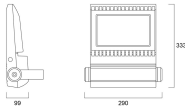

TECHNICAL DRAWINGS

SYLVANIA 0049108

This luminaire contains built in LED lamps.

A⁺⁺

A⁺

A

B

C

D

E

} LED

The lamps cannot be changed in the luminaire.

874/2012