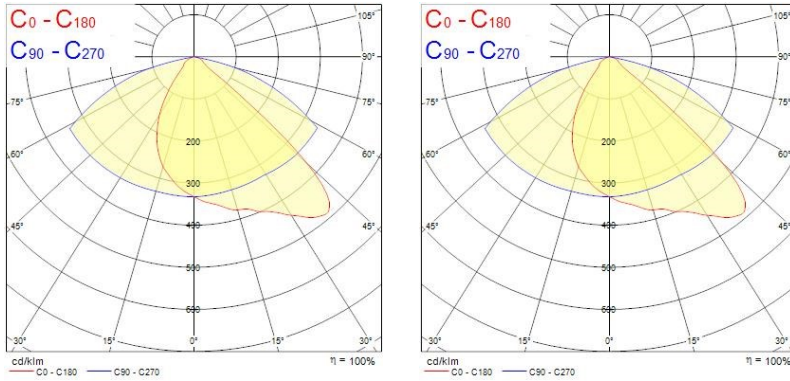

Sylveo LED 8000lm - Medium

Sylveo LED 8000LM RASYM 4K
0049108

Max. Luminaires per 10A C Breaker	8
Max. Luminaires per 13A C Breaker	23
Max. Luminaires per 16A C Breaker	13
Max. Luminaires per 20A C Breaker	35

Lifetime data

Lumen maintenance - L70 B50	50000
Lumen maintenance - L70 B20	42000
Lumen maintenance - L70 B10	39000
Lumen maintenance - L80 B50	49000
Lumen maintenance - L80 B20	33600
Lumen maintenance - L80 B10	31200
Lumen maintenance - L90 B50	22000
Lumen maintenance - L90 B20	18480
Lumen maintenance - L90 B10	17160
Average life (Nominal) (h)	50000

Physical data

Vertical Tilt (°)	180
Horizontal rotation (°)	180
Housing colour	RAL9006
IP rating	IP66
IK rating	IK08
Diffuser finish	Clear
Diffuser material	Glass
Nominal Product Length (mm)	290
Nominal Product Width (mm)	66
Nominal Product Height (mm)	333
Weight (kg)	4.6
Wind Area (m²)	0.082

Packaging

Single packaging type	Carton
Product EAN number	5410288491080
Packaging single length / height (cm)	31.8
Packaging single width (cm)	13.2
Packaging single depth (cm)	41.4
DUN14 (outer)	15410288491087
Units per outer package	2
Packaging outer length / height (cm)	33.3
Packaging outer width (cm)	28.5
Packaging outer depth (cm)	43.2

PHOTOMETRY

Sylveo LED 8000lm - Medium

Sylveo LED 8000LM RASYM 4K
0049108

TECHNICAL DRAWINGS

SYLVANIA 0049108

This luminaire contains built in LED lamps.

A⁺⁺

A⁺

A

B

C

D

E

} LED

The lamps cannot be changed in the luminaire.

874/2012