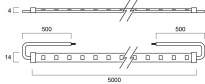

Physical data

IP rating	IP65
Diffuser finish	Clear
Diffuser material	Silicon
Nominal Product Length (mm)	5000
Nominal Product Width (mm)	14
Nominal Product Height (mm)	4
Weight (kg)	0.535

Packaging

Single packaging type	Carton
Product EAN number	8711971369752
Packaging single length / height (cm)	27.37
Packaging single width (cm)	22.7
Packaging single depth (cm)	4.5
DUN14 (outer)	18711971369759
Units per outer package	9
Packaging outer length / height (cm)	42.9
Packaging outer width (cm)	26.4
Packaging outer depth (cm)	30.6

LumiStrip High Output

LumiStrip HO IP65 5M NW
3036975

PHOTOMETRY

0.5	1.55	E(0°) E(C0)	97.2°	979 75
1.0	3.10	E(0°) E(C0)	97.2°	245 19
1.5	4.65	E(0°) E(C0)	97.2°	109 9
2.0	6.21	E(0°) E(C0)	97.2°	61 6
2.5	7.76	E(0°) E(C0)	97.2°	39 3
3.0	9.31	E(0°) E(C0)	97.2°	27 2

Distance [m] Cone diameter [m] Illuminance [lx]

— C0 - C180 (Half beam angle: 114.4°)

TECHNICAL DRAWINGS

LumiStrip High Output LumiStrip HO IP65 5M NW 3036975

Lumiance 3036975

 This luminaire contains built in LED lamps.