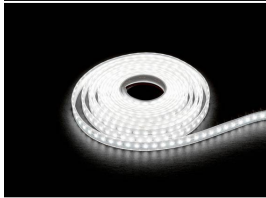

LumiStrip High Output

LumiStrip HO IP65 5M NW

3036975

Product features

- 5 metre high output neutral white IP65 silicon sleeved LED reel supplied with 25 x 200mm clear polycarbonate mounting strips which is pre-attached with 3M adhesive tape and 10 end caps, 7020 lumens, 82W, 86lm/W, 24V, 4000K, IP65, 40,000hrs (L70), (LxWxD) 5000x14x4mm

PRODUCT OVERVIEW

IPC Code	3036975
Product name	LumiStrip HO IP65 5M NW
Technology	LED
Housing	Silicon
Environment	Internal/External
General application	Hospitality,Retail,Residential & Consumer
Certifications	EUNEW010
ETIM Class	EC002706
E-number FI	4271153
E-number SE	7503265
Fixture luminous flux (lm)	7020 (1404/metre)
LOR (%)	100
Colour temperature (K)	4000
Light colour	Neutral White
CRI (Ra)	80
Colour Consistency (SDCM)	3
Beam Angle (°)	120
Total power consumption (W)	82
Electrical protection	Class III
Average life (Nominal) (h)	40000
IP rating	IP65
Product EAN number	8711971369752
Lamps	Yes
Included lamp	INTEGRATED LED

Distance [m] Cone diameter [m] Illuminance [lx]

— C0 - C180 (Half beam angle: 114.4°)

TECHNICAL DRAWINGS

LumiStrip High Output LumiStrip HO IP65 5M NW 3036975

Lumiance 3036975

 This luminaire contains built in LED lamps.