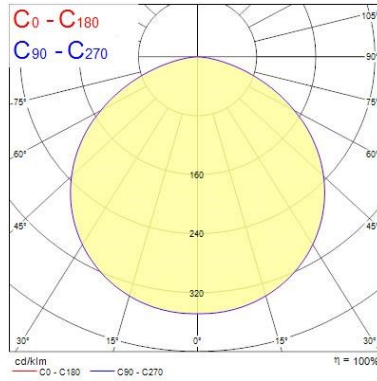

Physical data

IP rating	IP65
Diffuser finish	Clear
Diffuser material	Silicon
Nominal Product Length (mm)	5000
Nominal Product Width (mm)	14
Nominal Product Height (mm)	4
Weight (kg)	0.535

Packaging

Single packaging type	Carton
Product EAN number	8711971369752
Packaging single length / height (cm)	27.37
Packaging single width (cm)	22.7
Packaging single depth (cm)	4.5
DUN14 (outer)	18711971369759
Units per outer package	9
Packaging outer length / height (cm)	42.9
Packaging outer width (cm)	26.4
Packaging outer depth (cm)	30.6

LumiStrip High Output

LumiStrip HO IP65 5M NW
3036975

PHOTOMETRY

0.5	1.55	E(0°) E(C0)	97.2°	979 75
1.0	3.10	E(0°) E(C0)	97.2°	245 19
1.5	4.65	E(0°) E(C0)	97.2°	109 9
2.0	6.21	E(0°) E(C0)	97.2°	61 6
2.5	7.76	E(0°) E(C0)	97.2°	39 3
3.0	9.31	E(0°) E(C0)	97.2°	27 2

Distance [m] Cone diameter [m] Illuminance [lx]

— C0 - C180 (Half beam angle: 114.4°)

TECHNICAL DRAWINGS

LumiStrip High Output LumiStrip HO IP65 5M NW 3036975

Lumiance 3036975

 This luminaire contains built in LED lamps.