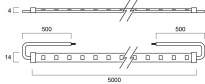

TECHNICAL DRAWINGS