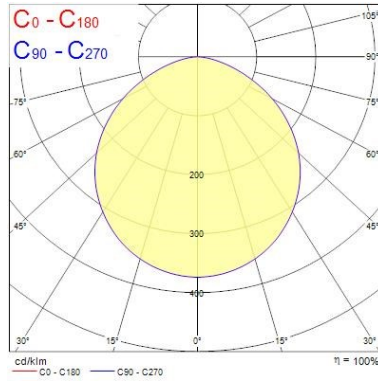

Optical data

Fixture luminous flux (lm)	7900 (1580/metre)
LOR (%)	100
Colour temperature (K)	3000
Light colour	Warm White
CRI (Ra)	80
Colour Consistency (SDCM)	3
Adjustable chromaticity	N
Beam Angle (°)	120
Distribution type	Direct

Physical data

IP rating	IP65
Diffuser finish	Clear
Diffuser material	Silicon
Nominal Product Length (mm)	5000
Nominal Product Width (mm)	14
Nominal Product Height (mm)	4
Weight (kg)	0.527

Packaging

Single packaging type	Carton
Product EAN number	8711971369721
Packaging single length / height (cm)	27.77
Packaging single width (cm)	22.83
Packaging single depth (cm)	4.63
DUN14 (outer)	18711971369728
Units per outer package	9
Packaging outer length / height (cm)	43.1
Packaging outer width (cm)	26.5
Packaging outer depth (cm)	30.5

LumiStrip High Output LumiStrip HO Pro IP65 5M WW 3036972

PHOTOMETRY

0.5	1.39	E(0°) E(C0)	54.3°	1182 117
1.0	2.78	E(0°) E(C0)	54.3°	296 29
1.5	4.17	E(0°) E(C0)	54.3°	131 13
2.0	5.57	E(0°) E(C0)	54.3°	74 7
2.5	6.96	E(0°) E(C0)	54.3°	47 5
3.0	8.35	E(0°) E(C0)	54.3°	33 3

Distance [m] Cone diameter [m] Illuminance [lx]

— C0 - C180 (Half beam angle: 106.6°)

TECHNICAL DRAWINGS

LumiStrip High Output LumiStrip HO Pro IP65 5M WW 3036972

Lumiance 3036972

 This luminaire contains built in LED lamps.