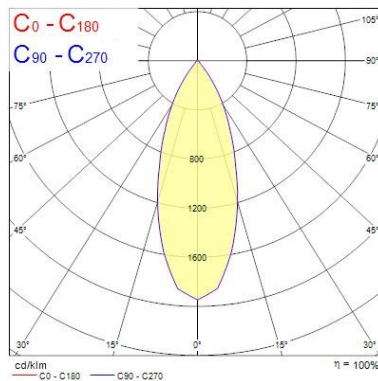

### Optical data

Fixture luminous flux (lm)	1167
Luminaire efficacy (lm/W)	97
LOR (%)	100
Colour temperature (K)	2700
CRI (Ra)	85
Adjustable chromaticity	N
Beam Angle (°)	46
Distribution type	Direct
Luminous flux (emergency) (lm)	307
Emergency duration (h)	3

### PHOTOMETRY