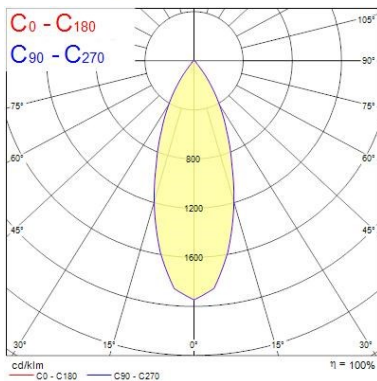

### Optical data

Fixture luminous flux (lm)	1167
Luminaire efficacy (lm/W)	97
LOR (%)	100
Colour temperature (K)	2700
CRI (Ra)	85
Adjustable chromaticity	N
Beam Angle (°)	46
Distribution type	Direct
Luminous flux (emergency) (lm)	307
Emergency duration (h)	3

### PHOTOMETRY