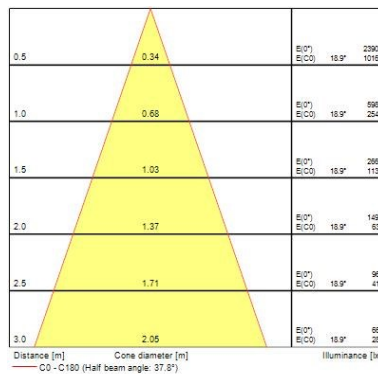

### Optical data

Fixture luminous flux (lm)	1167
Luminaire efficacy (lm/W)	97
LOR (%)	100
Colour temperature (K)	2700
CRI (Ra)	85
Adjustable chromaticity	N
Beam Angle (°)	46
Distribution type	Direct
Luminous flux (emergency) (lm)	307
Emergency duration (h)	3

### PHOTOMETRY