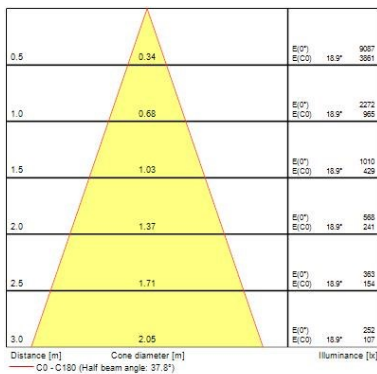

### Optical data

Fixture luminous flux (lm)	1167
Luminaire efficacy (lm/W)	97
LOR (%)	100
Colour temperature (K)	2700
CRI (Ra)	85
Adjustable chromaticity	N
Beam Angle (°)	46
Distribution type	Direct
Luminous flux (emergency) (lm)	307
Emergency duration (h)	3

### Lifetime data

Average life (Nominal) (h)	50000
----------------------------	-------

### PHOTOMETRY