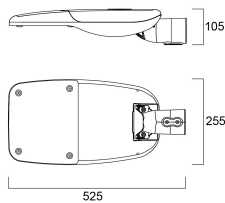

TECHNICAL DRAWINGS