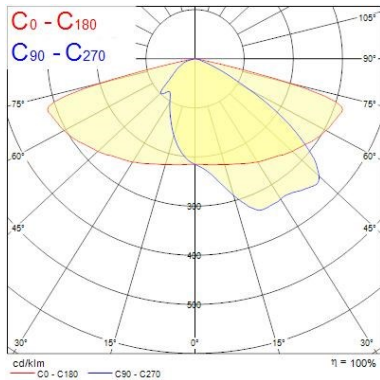

Skyline Street - Small

Skyline Street S 1-5klm NW MR22 I 9022

0066618

Nominal Product Length (mm)	525
Nominal Product Width (mm)	255
Nominal Product Height (mm)	105
Weight (kg)	6.0
Wind Area (m²)	0.034

Packaging

Single packaging type	Carton
Product EAN number	5410288666181
Packaging single length / height (cm)	52.5
Packaging single width (cm)	25.5
Packaging single depth (cm)	10.5
DUN14 (outer)	05410288666181
Units per outer package	1
Packaging outer length / height (cm)	52.5
Packaging outer width (cm)	25.5
Packaging outer depth (cm)	10.5

Safety data

Optimal operating condition (°C)	-40-50

PHOTOMETRY

TECHNICAL DRAWINGS