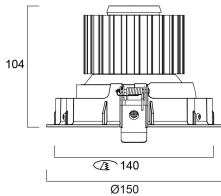

Expospot 90 adjustable

EXPOSPOT 90 ADJUSTABLE HO RA80 4000K MB WHITE

0060289

TECHNICAL DRAWINGS

SYLVANIA 0060289

This luminaire contains built in LED lamps.

} LED

The lamps cannot be changed in the luminaire.

874/2012