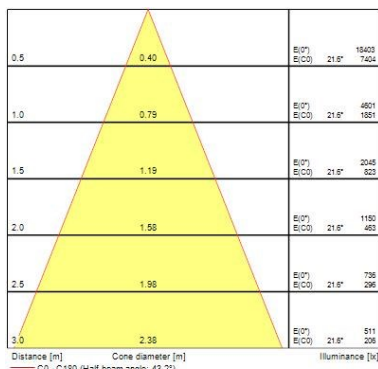

Expospot 90 adjustable

EXPOSPOT 90 ADJUSTABLE HO RA80 4000K MB WHITE

0060289

Lifetime data

Lumen maintenance - L70 B50	60000
Lumen maintenance - L70 B20	60000
Lumen maintenance - L70 B10	60000
Lumen maintenance - L80 B50	60000
Lumen maintenance - L80 B20	60000
Lumen maintenance - L80 B10	60000
Lumen maintenance - L90 B50	60000
Lumen maintenance - L90 B20	60000
Lumen maintenance - L90 B10	55000

Physical data

Housing colour	White
IP rating	IP20
IK rating	IK02
Reflector finish	Metallised
Nominal Product Width (mm)	150
Nominal Product Height (mm)	104
Weight (kg)	0.77
Recessed Depth (mm)	104

Packaging

Single packaging type	Carton
Product EAN number	5410288602899
Packaging single length / height (cm)	18.0
Packaging single width (cm)	18.0
Packaging single depth (cm)	16.0
DUN14 (outer)	05410288602899
Units per outer package	1
Packaging outer length / height (cm)	18.0
Packaging outer width (cm)	18.0
Packaging outer depth (cm)	16.0

PHOTOMETRY