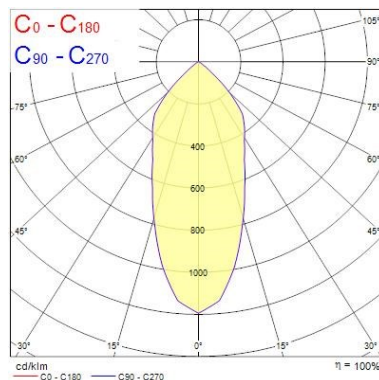

Expospot 90 adjustable

EXPOSPOT 90 ADJUSTABLE HO RA80 4000K MB WHITE

0060289

Lifetime data

Lumen maintenance - L70 B50	60000
Lumen maintenance - L70 B20	60000
Lumen maintenance - L70 B10	60000
Lumen maintenance - L80 B50	60000
Lumen maintenance - L80 B20	60000
Lumen maintenance - L80 B10	60000
Lumen maintenance - L90 B50	60000
Lumen maintenance - L90 B20	60000
Lumen maintenance - L90 B10	55000

Physical data

Housing colour	White
IP rating	IP20
IK rating	IK02
Reflector finish	Metallised
Nominal Product Width (mm)	150
Nominal Product Height (mm)	104
Weight (kg)	0.77
Recessed Depth (mm)	104

Packaging

Single packaging type	Carton
Product EAN number	5410288602899
Packaging single length / height (cm)	18.0
Packaging single width (cm)	18.0
Packaging single depth (cm)	16.0
DUN14 (outer)	05410288602899
Units per outer package	1
Packaging outer length / height (cm)	18.0
Packaging outer width (cm)	18.0
Packaging outer depth (cm)	16.0

PHOTOMETRY