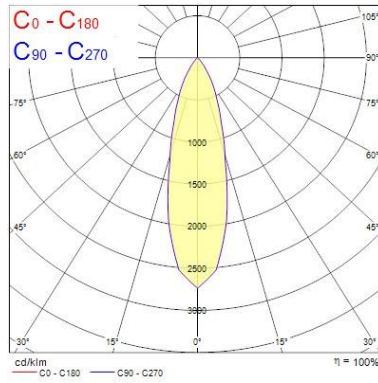

Optical data

Fixture luminous flux (lm)	1170
Luminaire efficacy (lm/W)	117
LOR (%)	100
Colour temperature (K)	4000
CRI (Ra)	85
Adjustable chromaticity	N
Beam Angle (°)	28
Distribution type	Direct

Electrical data

Lifetime data

Average life (Nominal) (h)	50000
-----------------------------------	-------

Physical data

Housing colour	Black Trim
IP rating	IP20
IK rating	IK02
Diffuser finish	Black Trim
Reflector finish	Aluminium
Nominal Product Height (mm)	72
Weight (kg)	0.39
Recessed Depth (mm)	72

Myriad V Residential LED - Housing only MYRDHS ST 4K PHDM BLK 2058013

Packaging outer depth (cm)

17.5

PHOTOMETRY

0.5	0.25	E(0°) E(14.2°)	12039 5873
1.0	0.51	E(0°) E(14.2°)	3202 1488
1.5	0.76	E(0°) E(14.2°)	1423 653
2.0	1.01	E(0°) E(14.2°)	801 387
2.5	1.27	E(0°) E(14.2°)	512 238
3.0	1.52	E(0°) E(14.2°)	356 163

Distance [m] Cone diameter [m] Illuminance [lx]

— C0 - C180 (Half beam angle: 28.4°)

TECHNICAL DRAWINGS

Dimensions (mm)

Myriad V Residential LED - Housing only MYRDHS ST 4K PHDM BLK 2058013

Concord 2058013