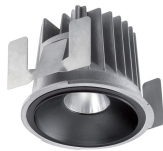

Myriad V Residential LED - Housing only

MYRDHS ST 4K PHDM BLK
2058013

Product features

- The Myriad Housing 4000K Spot accent downlight is a high efficient 10W recessed spotlight, luminous flux: 1170lm, luminaire efficacy 117lm/W. Colour rendering index Ra>80, Colour temperature 4000K, Beam angle 28°, Average life rated at 50,000Hrs L70B50, Protection rating IP20, Cut out dimensions: 76mm.

PRODUCT OVERVIEW

IPC Code	2058013
Product name	MYRDHS ST 4K PHDM BLK
Technology	LED
Housing	Aluminium
Mount	Ceiling recessed
Environment	Integral
General application	Hospitality,Office,Retail,Residential & Consumer
Certifications	EUNEW008
ETIM Class	EC001744
Fixture luminous flux (lm)	1170
Luminaire efficacy (lm/W)	117
LOR (%)	100
Colour temperature (K)	4000
CRI (Ra)	85
Beam Angle (°)	28
Total power consumption (W)	10
Electrical protection	Class II
Control gear type	Electronic
Minimum dimming level (%)	10
Average life (Nominal) (h)	50000
Housing colour	Black Trim
IP rating	IP20
IK rating	IK02
Product EAN number	5025768580132
Lamps	Yes
Included lamp	INTEGRATED LED