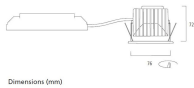

Lifetime data

Average life (Nominal) (h)	50000
-----------------------------------	-------

Physical data

Housing colour	Black Trim
IP rating	IP20
IK rating	IK02
Diffuser finish	Black Trim
Reflector finish	Aluminium
Nominal Product Height (mm)	72
Weight (kg)	0.39
Recessed Depth (mm)	72

Packaging

Single packaging type	Carton
Product EAN number	5025768580132
Packaging single length / height (cm)	17.5
Packaging single width (cm)	15.0
Packaging single depth (cm)	17.5
DUN14 (outer)	05025768580132
Units per outer package	1
Packaging outer length / height (cm)	17.5
Packaging outer width (cm)	15.0

Myriad V Residential LED - Housing only MYRDHS ST 4K PHDM BLK 2058013

Packaging outer depth (cm)

17.5

PHOTOMETRY

0.5	0.25	E(0°) E(14.2°)	12039 5873
1.0	0.51	E(0°) E(14.2°)	3202 1488
1.5	0.76	E(0°) E(14.2°)	1423 653
2.0	1.01	E(0°) E(14.2°)	801 387
2.5	1.27	E(0°) E(14.2°)	512 238
3.0	1.52	E(0°) E(14.2°)	356 163

Distance [m] Cone diameter [m] Illuminance [lx]

— C0 - C180 (Half beam angle: 28.4°)

TECHNICAL DRAWINGS

Dimensions (mm)

Myriad V Residential LED - Housing only MYRDHS ST 4K PHDM BLK 2058013

Concord 2058013