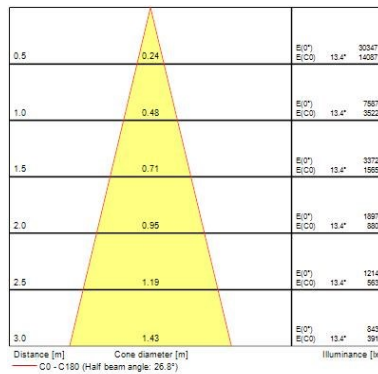

Expospot 90 adjustable

EXPOSPOT 90 ADJUSTABLE HO RA80 3000K NB WHITE

0060285

Lifetime data

Lumen maintenance - L70 B50	60000
Lumen maintenance - L70 B20	60000
Lumen maintenance - L70 B10	60000
Lumen maintenance - L80 B50	60000
Lumen maintenance - L80 B20	60000
Lumen maintenance - L80 B10	60000
Lumen maintenance - L90 B50	60000
Lumen maintenance - L90 B20	60000
Lumen maintenance - L90 B10	55000

Physical data

Housing colour	White
IP rating	IP20
IK rating	IK02
Reflector finish	Metallised
Nominal Product Width (mm)	150
Nominal Product Height (mm)	104
Weight (kg)	0.77
Recessed Depth (mm)	104

Packaging

Single packaging type	Carton
Product EAN number	5410288602851
Packaging single length / height (cm)	18.0
Packaging single width (cm)	18.0
Packaging single depth (cm)	16.0
DUN14 (outer)	05410288602851
Units per outer package	1
Packaging outer length / height (cm)	18.0
Packaging outer width (cm)	18.0
Packaging outer depth (cm)	16.0

PHOTOMETRY