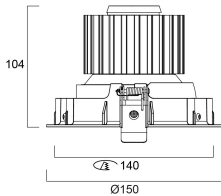

Physical data

Housing colour	White
IP rating	IP20
IK rating	IK02
Reflector finish	Metallised
Nominal Product Width (mm)	150
Nominal Product Height (mm)	104
Weight (kg)	0.77
Recessed Depth (mm)	104

Packaging

Single packaging type	Carton
Product EAN number	5410288602851
Packaging single length / height (cm)	18.0
Packaging single width (cm)	18.0
Packaging single depth (cm)	16.0
DUN14 (outer)	05410288602851
Units per outer package	1
Packaging outer length / height (cm)	18.0
Packaging outer width (cm)	18.0
Packaging outer depth (cm)	16.0

PHOTOMETRY

Expospot 90 adjustable

EXPOSPOT 90 ADJUSTABLE HO RA80 3000K NB WHITE

0060285

TECHNICAL DRAWINGS

SYLVANIA 0060285

 This luminaire contains built in LED lamps.

 } **LED**