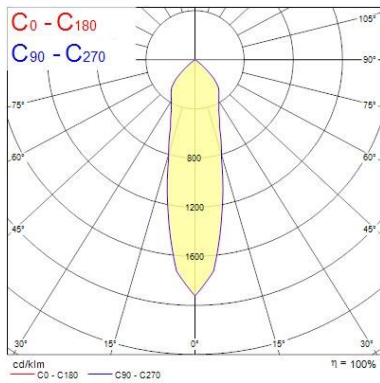

Expospot 90 adjustable

EXPOSPOT 90 ADJUSTABLE HO RA80 3000K NB WHITE

0060285

Lifetime data

Lumen maintenance - L70 B50	60000
Lumen maintenance - L70 B20	60000
Lumen maintenance - L70 B10	60000
Lumen maintenance - L80 B50	60000
Lumen maintenance - L80 B20	60000
Lumen maintenance - L80 B10	60000
Lumen maintenance - L90 B50	60000
Lumen maintenance - L90 B20	60000
Lumen maintenance - L90 B10	55000

Physical data

Housing colour	White
IP rating	IP20
IK rating	IK02
Reflector finish	Metallised
Nominal Product Width (mm)	150
Nominal Product Height (mm)	104
Weight (kg)	0.77
Recessed Depth (mm)	104

Packaging

Single packaging type	Carton
Product EAN number	5410288602851
Packaging single length / height (cm)	18.0
Packaging single width (cm)	18.0
Packaging single depth (cm)	16.0
DUN14 (outer)	05410288602851
Units per outer package	1
Packaging outer length / height (cm)	18.0
Packaging outer width (cm)	18.0
Packaging outer depth (cm)	16.0

PHOTOMETRY