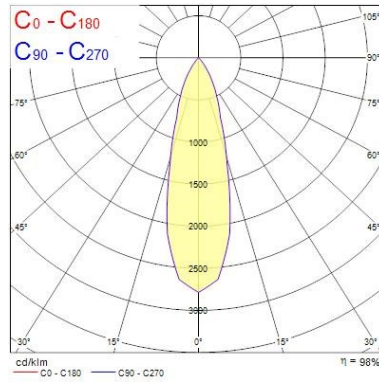

Optical data

Fixture luminous flux (lm)	1119
Luminaire efficacy (lm/W)	112
LOR (%)	100
Colour temperature (K)	3000
CRI (Ra)	85
Adjustable chromaticity	N
Beam Angle (°)	28
Distribution type	Direct

Electrical data

Lifetime data

Average life (Nominal) (h)	50000
-----------------------------------	-------

Physical data

Housing colour	Black Trim
IP rating	IP20
IK rating	IK02
Diffuser finish	Black Trim
Reflector finish	Aluminium
Nominal Product Height (mm)	72
Weight (kg)	0.39
Recessed Depth (mm)	72

Myriad V Residential LED - Housing only MYRDHS ST 3K PHDM BLK 2058009

Packaging outer depth (cm)

17.5

PHOTOMETRY

0.5	0.26	E(0°) E(14.4°)	12470 9596
1.0	0.51	E(0°) E(14.4°)	3118 1422
1.5	0.77	E(0°) E(14.4°)	1388 633
2.0	1.03	E(0°) E(14.4°)	779 356
2.5	1.28	E(0°) E(14.4°)	489 226
3.0	1.54	E(0°) E(14.4°)	346 159

Distance [m] Cone diameter [m] Illuminance [lx]

— C0 - C180 (Half beam angle: 28.3°)

TECHNICAL DRAWINGS

Myriad V Residential LED - Housing only MYRDHS ST 3K PHDM BLK 2058009

Concord 2058009

 This luminaire contains built in LED lamps.