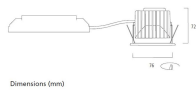

TECHNICAL DRAWINGS