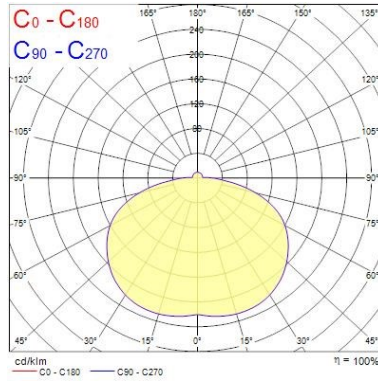

Optical data

Fixture luminous flux (lm)	272
Luminaire efficacy (lm/W)	45
LOR (%)	100
Colour temperature (K)	2700
Light colour	Amber White
CRI (Ra)	85
Adjustable chromaticity	N
Distribution type	Direct / Indirect

Physical data

Housing colour	White
IP rating	IP20
IK rating	IK02
Nominal Product Length (mm)	80
Nominal Product Width (mm)	122
Nominal Product Height (mm)	80
Weight (kg)	0.288

Packaging

Single packaging type	Carton
Product EAN number	8711971399810
Packaging single length / height (cm)	12.63
Packaging single width (cm)	8.63
Packaging single depth (cm)	9.07
DUN14 (outer)	18711971399817
Units per outer package	20
Packaging outer length / height (cm)	44.9
Packaging outer width (cm)	27.4
Packaging outer depth (cm)	20.5

Lumina Lumina Sync LED 2700K 3039981

PHOTOMETRY

0.5	3.15	E(0°) E(C0)	72.4°	240 3
1.0	6.30	E(0°) E(C0)	72.4°	60 1
1.5	9.46	E(0°) E(C0)	72.4°	27 0
2.0	12.61	E(0°) E(C0)	72.4°	15 0
2.5	15.76	E(0°) E(C0)	72.4°	10 0
3.0	18.91	E(0°) E(C0)	72.4°	7 0

Distance [m] Cone diameter [m] Illuminance [lx]

— C0 - C180 (Half beam angle: 144.8°)

TECHNICAL DRAWINGS

Lumina

Lumina Sync LED 2700K

3039981

Lumiance 3039981

 This luminaire contains built in LED lamps.