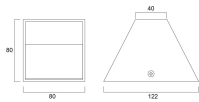

Physical data

Housing colour	White
IP rating	IP20
IK rating	IK02
Nominal Product Length (mm)	80
Nominal Product Width (mm)	122
Nominal Product Height (mm)	80
Weight (kg)	0.288

Packaging

Single packaging type	Carton
Product EAN number	8711971399810
Packaging single length / height (cm)	12.63
Packaging single width (cm)	8.63
Packaging single depth (cm)	9.07
DUN14 (outer)	18711971399817
Units per outer package	20
Packaging outer length / height (cm)	44.9
Packaging outer width (cm)	27.4
Packaging outer depth (cm)	20.5

Lumina Lumina Sync LED 2700K 3039981

PHOTOMETRY

0.5	3.15	E(0°) E(C0)	72.4°	240 3
1.0	6.30	E(0°) E(C0)	72.4°	60 1
1.5	9.46	E(0°) E(C0)	72.4°	27 0
2.0	12.61	E(0°) E(C0)	72.4°	15 0
2.5	15.76	E(0°) E(C0)	72.4°	10 0
3.0	18.91	E(0°) E(C0)	72.4°	7 0

Distance [m] Cone diameter [m] Illuminance [lx]

— C0 - C180 (Half beam angle: 144.8°)

TECHNICAL DRAWINGS

Lumina

Lumina Sync LED 2700K

3039981

Lumiance 3039981

 This luminaire contains built in LED lamps.