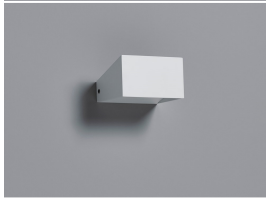

### Product features

- Ambient decorative Pulse LED cubic horizontal wall light with direct / indirect lighting to provide a soft lighting effect, 2700K amber white colour temperature, white aluminium body and integrated LED (non-dimmable) driver, 314 lumens, 6W, 52lm/W, 2700K, IP20, RAL 9003, 30.000hrs