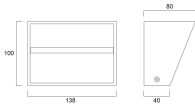

TECHNICAL DRAWINGS