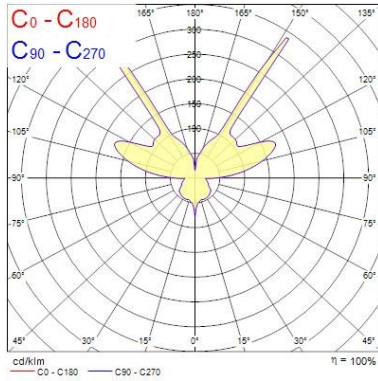

Lumina

Lumina Pulse LED 2700K

3039980

Mount	Wall Surface
Environment	Internal
General application	Hospitality, Residential & Consumer
Certifications	EUNEW009
ETIM Class	EC002892
E-number FI	4271106
E-number SE	7502649

Optical data

Fixture luminous flux (lm)	314
Luminaire efficacy (lm/W)	52
LOR (%)	100
Colour temperature (K)	2700
Light colour	Amber White
CRI (Ra)	85
Adjustable chromaticity	N
Distribution type	Direct / Indirect

Electrical data

Total power consumption (W)	6
Mains voltage (V)	100-240V~
Electrical protection	Class II
Control gear type	Electronic
Drive current (mA)	500

Lifetime data

Average life (Nominal) (h)	30000

Physical data

Housing colour	White
IP rating	IP20
IK rating	IK02
Nominal Product Length (mm)	80
Nominal Product Width (mm)	138
Nominal Product Height (mm)	100
Weight (kg)	0.429

Packaging

Single packaging type	Carton
Product EAN number	8711971399803
Packaging single length / height (cm)	14.5
Packaging single width (cm)	8.5
Packaging single depth (cm)	11.07
DUN14 (outer)	18711971399800
Units per outer package	20
Packaging outer length / height (cm)	44.5
Packaging outer width (cm)	31.0
Packaging outer depth (cm)	25.0

Lumina Lumina Pulse LED 2700K 3039980

PHOTOMETRY

TECHNICAL DRAWINGS