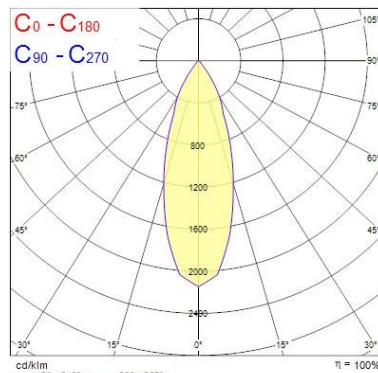

Myriad V Residential LED - Housing only MYRDHS FL 4K DALIEM WHT 2058004

Packaging single depth (cm)	17.5
DUN14 (outer)	05025768580040
Units per outer package	1
Packaging outer length / height (cm)	17.5
Packaging outer width (cm)	15.0
Packaging outer depth (cm)	17.5

PHOTOMETRY

TECHNICAL DRAWINGS