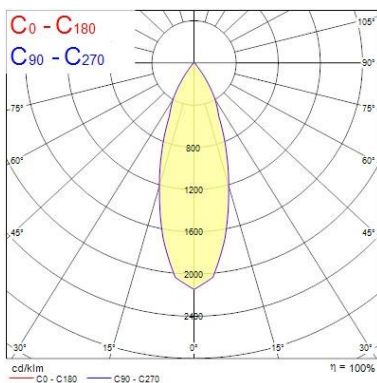

Myriad V Residential LED - Housing only MYRDHS FL 4K DALIEM WHT 2058004

Packaging single depth (cm)	17.5
DUN14 (outer)	05025768580040
Units per outer package	1
Packaging outer length / height (cm)	17.5
Packaging outer width (cm)	15.0
Packaging outer depth (cm)	17.5

PHOTOMETRY

TECHNICAL DRAWINGS