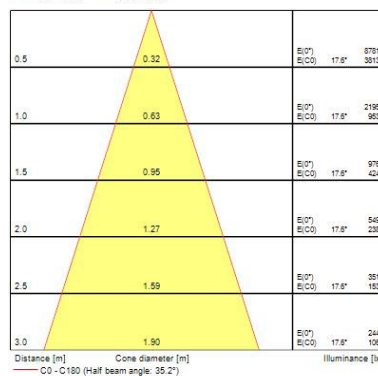

Optical data

Fixture luminous flux (lm)	1023
Luminaire efficacy (lm/W)	85
LOR (%)	100
Colour temperature (K)	4000
CRI (Ra)	85
Adjustable chromaticity	N
Beam Angle (°)	46
Distribution type	Direct
Luminous flux (emergency) (lm)	352
Emergency duration (h)	3

Lifetime data

Average life (Nominal) (h)	50000
----------------------------	-------

Physical data

Housing colour	White Trim
IP rating	IP20
IK rating	IK02
Diffuser finish	White Trim
Reflector finish	Aluminium
Nominal Product Height (mm)	72
Weight (kg)	1.39
Recessed Depth (mm)	72

Packaging single depth (cm)	17.5
DUN14 (outer)	05025768580040
Units per outer package	1
Packaging outer length / height (cm)	17.5
Packaging outer width (cm)	15.0
Packaging outer depth (cm)	17.5

PHOTOMETRY