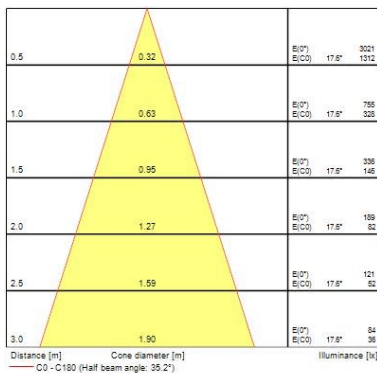

Optical data

Fixture luminous flux (lm)	1023
Luminaire efficacy (lm/W)	85
LOR (%)	100
Colour temperature (K)	4000
CRI (Ra)	85
Adjustable chromaticity	N
Beam Angle (°)	46
Distribution type	Direct
Luminous flux (emergency) (lm)	352
Emergency duration (h)	3

Lifetime data

Average life (Nominal) (h)	50000
----------------------------	-------

Physical data

Housing colour	White Trim
IP rating	IP20
IK rating	IK02
Diffuser finish	White Trim
Reflector finish	Aluminium
Nominal Product Height (mm)	72
Weight (kg)	1.39
Recessed Depth (mm)	72

Packaging single depth (cm)	17.5
DUN14 (outer)	05025768580040
Units per outer package	1
Packaging outer length / height (cm)	17.5
Packaging outer width (cm)	15.0
Packaging outer depth (cm)	17.5

PHOTOMETRY