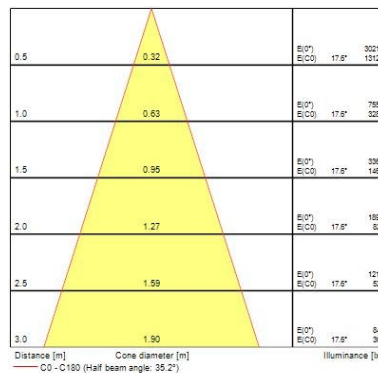

Optical data

Fixture luminous flux (lm)	1023
Luminaire efficacy (lm/W)	85
LOR (%)	100
Colour temperature (K)	4000
CRI (Ra)	85
Adjustable chromaticity	N
Beam Angle (°)	46
Distribution type	Direct
Luminous flux (emergency) (lm)	352
Emergency duration (h)	3

Lifetime data

Average life (Nominal) (h)	50000
----------------------------	-------

Physical data

Housing colour	White Trim
IP rating	IP20
IK rating	IK02
Diffuser finish	White Trim
Reflector finish	Aluminium
Nominal Product Height (mm)	72
Weight (kg)	1.39
Recessed Depth (mm)	72

Packaging single depth (cm)	17.5
DUN14 (outer)	05025768580033
Units per outer package	1
Packaging outer length / height (cm)	17.5
Packaging outer width (cm)	15.0
Packaging outer depth (cm)	17.5

PHOTOMETRY