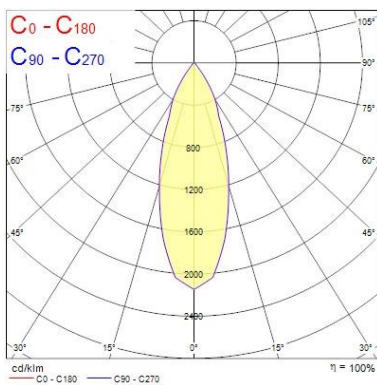

Myriad V Residential LED - Housing only MYRDHS FL 4K PHDMEM WHT 2058003

Packaging single depth (cm)	17.5
DUN14 (outer)	05025768580033
Units per outer package	1
Packaging outer length / height (cm)	17.5
Packaging outer width (cm)	15.0
Packaging outer depth (cm)	17.5

PHOTOMETRY

TECHNICAL DRAWINGS