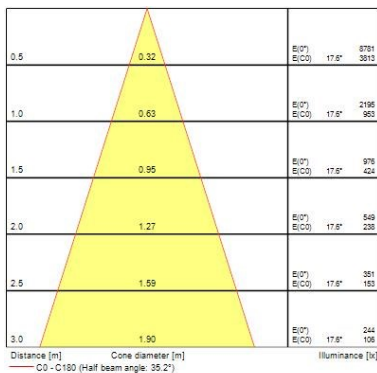

Optical data

Fixture luminous flux (lm)	1023
Luminaire efficacy (lm/W)	85
LOR (%)	100
Colour temperature (K)	4000
CRI (Ra)	85
Adjustable chromaticity	N
Beam Angle (°)	46
Distribution type	Direct
Luminous flux (emergency) (lm)	352
Emergency duration (h)	3

Lifetime data

Average life (Nominal) (h)	50000
----------------------------	-------

Physical data

Housing colour	White Trim
IP rating	IP20
IK rating	IK02
Diffuser finish	White Trim
Reflector finish	Aluminium
Nominal Product Height (mm)	72
Weight (kg)	1.39
Recessed Depth (mm)	72

Packaging single depth (cm)	17.5
DUN14 (outer)	05025768580033
Units per outer package	1
Packaging outer length / height (cm)	17.5
Packaging outer width (cm)	15.0
Packaging outer depth (cm)	17.5

PHOTOMETRY