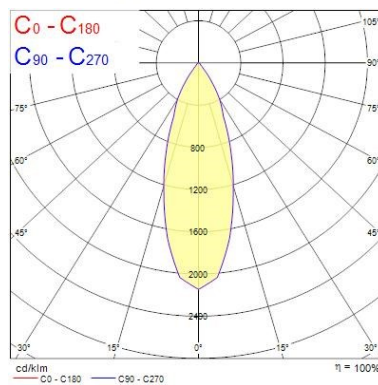

Optical data

Fixture luminous flux (lm)	1023
Luminaire efficacy (lm/W)	85
LOR (%)	100
Colour temperature (K)	4000
CRI (Ra)	85
Adjustable chromaticity	N
Beam Angle (°)	46
Distribution type	Direct
Luminous flux (emergency) (lm)	352
Emergency duration (h)	3

Lifetime data

Average life (Nominal) (h)	50000
----------------------------	-------

Physical data

Housing colour	White Trim
IP rating	IP20
IK rating	IK02
Diffuser finish	White Trim
Reflector finish	Aluminium
Nominal Product Height (mm)	72
Weight (kg)	1.39
Recessed Depth (mm)	72

Packaging single depth (cm)	17.5
DUN14 (outer)	05025768580033
Units per outer package	1
Packaging outer length / height (cm)	17.5
Packaging outer width (cm)	15.0
Packaging outer depth (cm)	17.5

PHOTOMETRY