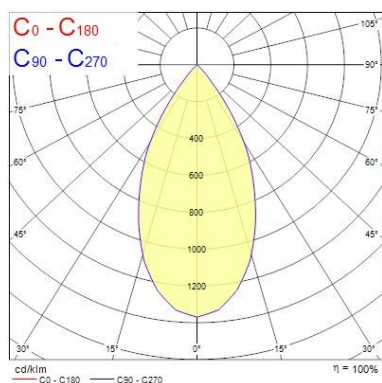

Optical data

Fixture luminous flux (lm)	1988
Luminaire efficacy (lm/W)	95
LOR (%)	100
Colour temperature (K)	4000
Light colour	Neutral White
CRI (Ra)	90
Colour Variation Initial (SDCM)	3
Beam Angle (°)	52
Photobiological Risk Group	RG1

Physical data

Housing colour	White
IP rating	IP20
IK rating	IK02
Reflector finish	Metallised
Nominal Product Width (mm)	110
Nominal Product Height (mm)	101
Weight (kg)	0.52
Recessed Depth (mm)	101

Packaging

PHOTOMETRY

Distance [m]	Cone diameter [m]	Beam angle [°]	Illuminance [lx]
0.5	0.49	26.2°	10990
1.0	0.98	26.2°	2733
1.5	1.48	26.2°	1210
2.0	1.97	26.2°	681
2.5	2.46	26.2°	436
3.0	2.95	26.2°	303

Expospot 70 fixed
EXPOSPOT 70 FIXED RA90 4000K WB WHITE
0060236