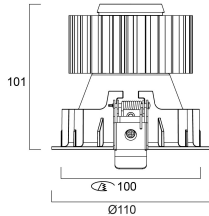

Expospot 70 fixed
EXPOSPOT 70 FIXED RA90 4000K WB WHITE
0060236

TECHNICAL DRAWINGS

SYLVANIA 0060236

This luminaire contains built in LED lamps.

} LED

The lamps cannot be changed in the luminaire.

874/2012