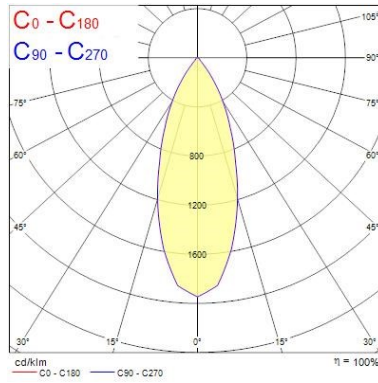

Optical data

Fixture luminous flux (lm)	1037
Luminaire efficacy (lm/W)	104
LOR (%)	100
Colour temperature (K)	3000
CRI (Ra)	85
Adjustable chromaticity	N
Beam Angle (°)	46
Distribution type	Direct

Electrical data

Lifetime data

Average life (Nominal) (h)	50000
-----------------------------------	-------

Physical data

Housing colour	White Trim
IP rating	IP20
IK rating	IK02
Diffuser finish	White Trim
Reflector finish	Aluminium
Nominal Product Height (mm)	72
Weight (kg)	0.39
Recessed Depth (mm)	72

Myriad V Residential LED - Housing only MYRDHS FL 3K DALI WHT 2057998

Packaging outer depth (cm)

17.5

PHOTOMETRY

0.5	0.34	E(0°) E(C0)	18.9°	3074 3451
1.0	0.68	E(0°) E(C0)	18.9°	2019 888
1.5	1.03	E(0°) E(C0)	18.9°	897 381
2.0	1.37	E(0°) E(C0)	18.9°	505 214
2.5	1.71	E(0°) E(C0)	18.9°	323 127
3.0	2.05	E(0°) E(C0)	18.9°	224 96

Distance [m] Cone diameter [m] Illuminance [lx]

— C0 - C180 (Half beam angle: 37.8°)

TECHNICAL DRAWINGS

Dimensions (mm)

Myriad V Residential LED - Housing only MYRDHS FL 3K DALI WHT 2057998

Concord 2057998