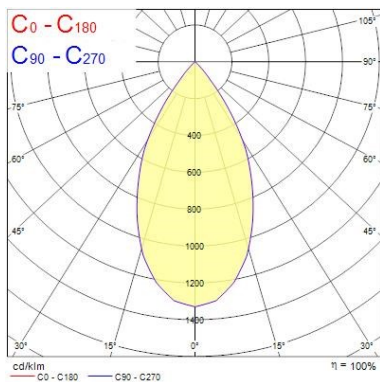

Expospot 70 fixed EXPOSPOT 70 FIXED RA80 4000K WB WHITE 0060230

Lifetime data

Lumen maintenance - L70 B50	60000
Lumen maintenance - L70 B20	60000
Lumen maintenance - L70 B10	60000
Lumen maintenance - L80 B50	60000
Lumen maintenance - L80 B20	60000
Lumen maintenance - L80 B10	60000
Lumen maintenance - L90 B50	60000
Lumen maintenance - L90 B20	60000
Lumen maintenance - L90 B10	55000

Physical data

Housing colour	White
IP rating	IP20
IK rating	IK02
Reflector finish	Metallised
Nominal Product Width (mm)	110
Nominal Product Height (mm)	101
Weight (kg)	0.52
Recessed Depth (mm)	101

Packaging

Single packaging type	Carton
Product EAN number	5410288602301
Packaging single length / height (cm)	18.0
Packaging single width (cm)	18.0
Packaging single depth (cm)	16.0
DUN14 (outer)	05410288602301
Units per outer package	1
Packaging outer length / height (cm)	18.0
Packaging outer width (cm)	18.0
Packaging outer depth (cm)	16.0

PHOTOMETRY