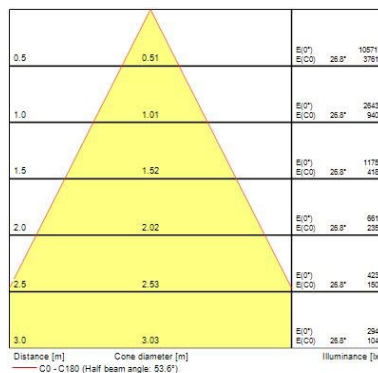

Expospot 70 fixed EXPOSPOT 70 FIXED RA80 4000K WB WHITE 0060230

Lifetime data

Lumen maintenance - L70 B50	60000
Lumen maintenance - L70 B20	60000
Lumen maintenance - L70 B10	60000
Lumen maintenance - L80 B50	60000
Lumen maintenance - L80 B20	60000
Lumen maintenance - L80 B10	60000
Lumen maintenance - L90 B50	60000
Lumen maintenance - L90 B20	60000
Lumen maintenance - L90 B10	55000

Physical data

Housing colour	White
IP rating	IP20
IK rating	IK02
Reflector finish	Metallised
Nominal Product Width (mm)	110
Nominal Product Height (mm)	101
Weight (kg)	0.52
Recessed Depth (mm)	101

Packaging

Single packaging type	Carton
Product EAN number	5410288602301
Packaging single length / height (cm)	18.0
Packaging single width (cm)	18.0
Packaging single depth (cm)	16.0
DUN14 (outer)	05410288602301
Units per outer package	1
Packaging outer length / height (cm)	18.0
Packaging outer width (cm)	18.0
Packaging outer depth (cm)	16.0

PHOTOMETRY