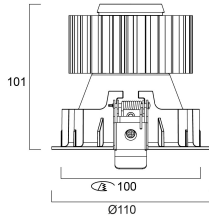

Expospot 70 fixed
EXPOSPOT 70 FIXED RA80 4000K WB WHITE
0060230

TECHNICAL DRAWINGS

SYLVANIA 0060230

This luminaire contains built in LED lamps.

} **LED**

The lamps cannot be changed in the luminaire.

874/2012